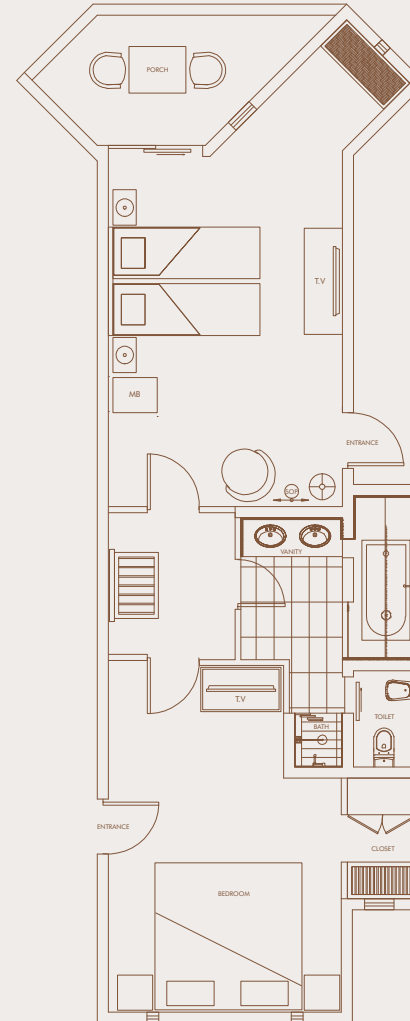

# ROOM LAYOUT

**SUPERIOR GARDEN ROOM (30 SQM)**  
with Balcony/Terrace  
Ground Floor or Upper Floors

**DELUXE GARDEN ROOM (42 SQM)**  
with or without Balcony/Terrace  
Ground Floor or Upper Floors

**DELUXE SEA VIEW ROOM (42 SQM)**  
with or without Balcony/Terrace  
Ground Floor or Upper Floors

**DELUXE BEACH FRONT ROOM (42 SQM)**  
with Balcony/Terrace  
Ground Floor or Upper Floors

**JUNIOR SUITE (72 SQM)**  
with Balcony/Terrace  
Ground Floor or Upper Floors

**AMBRE SUITE (80 SQM)**  
with Balcony  
Upper Floors

**SUPERIOR SEA VIEW ROOM (30 SQM)**  
with Balcony/Terrace  
Ground Floor or Upper Floors

**COURTYARD ROOM (17 SQM)**  
with Balcony/Terrace  
Ground Floor or Upper Floors