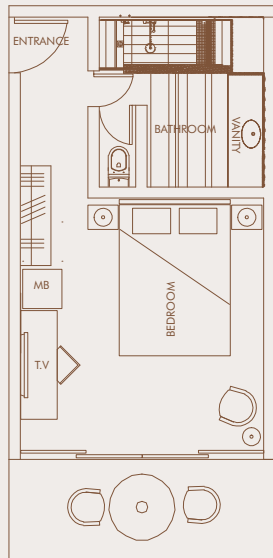

# ROOM LAYOUT

**SUPERIOR GARDEN ROOM (30 SQM)**  
with Balcony/Terrace  
Ground Floor or Upper Floors

**DELUXE GARDEN ROOM (42 SQM)**  
with or without Balcony/Terrace  
Ground Floor or Upper Floors

**DELUXE SEA VIEW ROOM (42 SQM)**  
with or without Balcony/Terrace  
Ground Floor or Upper Floors

**DELUXE BEACH FRONT ROOM (42 SQM)**  
with Balcony/Terrace  
Ground Floor or Upper Floors

**JUNIOR SUITE (72 SQM)**  
with Balcony/Terrace  
Ground Floor or Upper Floors

**AMBRE SUITE (80 SQM)**  
with Balcony  
Upper Floors

**SUPERIOR SEA VIEW ROOM (30 SQM)**  
with Balcony/Terrace  
Ground Floor or Upper Floors

**COURTYARD ROOM (17 SQM)**  
with Balcony/Terrace  
Ground Floor or Upper Floors