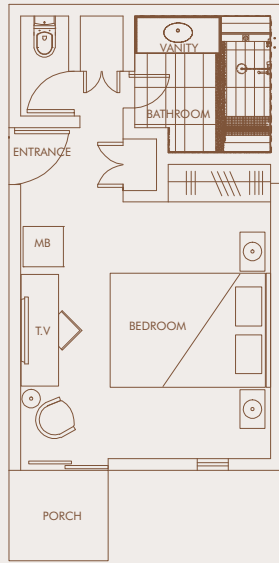

# ROOM LAYOUT

**SUPERIOR GARDEN ROOM (30 SQM)**  
with Balcony/Terrace  
Ground Floor or Upper Floors

**DELUXE GARDEN ROOM (42 SQM)**  
with or without Balcony/Terrace  
Ground Floor or Upper Floors

**DELUXE SEA VIEW ROOM (42 SQM)**  
with or without Balcony/Terrace  
Ground Floor or Upper Floors

**DELUXE BEACH FRONT ROOM (42 SQM)**  
with Balcony/Terrace  
Ground Floor or Upper Floors

**JUNIOR SUITE (72 SQM)**  
with Balcony/Terrace  
Ground Floor or Upper Floors

**AMBRE SUITE (80 SQM)**  
with Balcony  
Upper Floors

**SUPERIOR SEA VIEW ROOM (30 SQM)**  
with Balcony/Terrace  
Ground Floor or Upper Floors

**COURTYARD ROOM (17 SQM)**  
with Balcony/Terrace  
Ground Floor or Upper Floors