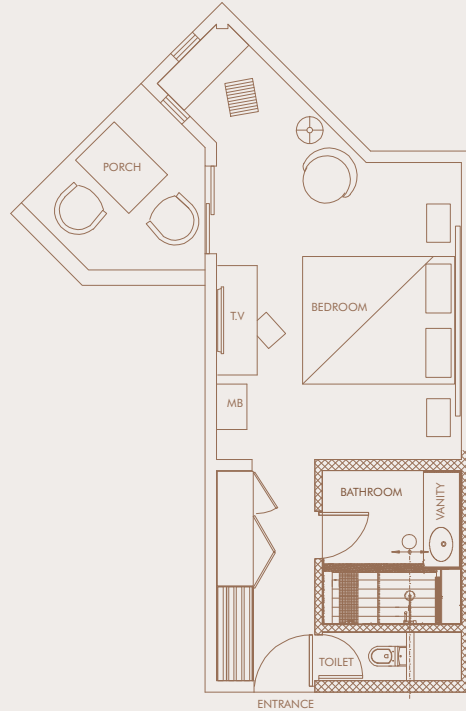

# ROOM LAYOUT

**SUPERIOR GARDEN ROOM (30 SQM)**  
with Balcony/Terrace  
Ground Floor or Upper Floors

**DELUXE GARDEN ROOM (42 SQM)**  
with or without Balcony/Terrace  
Ground Floor or Upper Floors

**DELUXE SEA VIEW ROOM (42 SQM)**  
with or without Balcony/Terrace  
Ground Floor or Upper Floors

**DELUXE BEACH FRONT ROOM (42 SQM)**  
with Balcony/Terrace  
Ground Floor or Upper Floors

**JUNIOR SUITE (72 SQM)**  
with Balcony/Terrace  
Ground Floor or Upper Floors

**AMBRE SUITE (80 SQM)**  
with Balcony  
Upper Floors

**SUPERIOR SEA VIEW ROOM (30 SQM)**  
with Balcony/Terrace  
Ground Floor or Upper Floors

**COURTYARD ROOM (17 SQM)**  
with Balcony/Terrace  
Ground Floor or Upper Floors