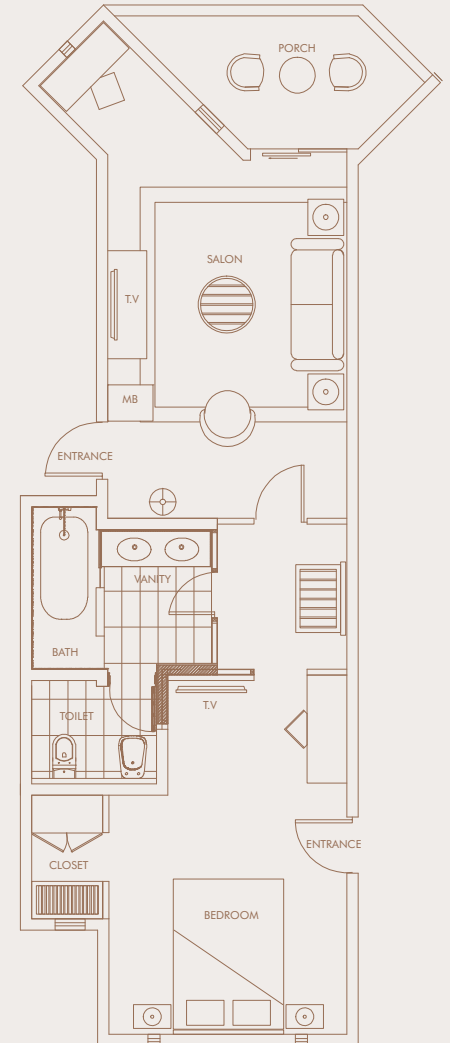

# ROOM LAYOUT

**SUPERIOR GARDEN ROOM (30 SQM)**  
with Balcony/Terrace  
Ground Floor or Upper Floors

**DELUXE GARDEN ROOM (42 SQM)**  
with or without Balcony/Terrace  
Ground Floor or Upper Floors

**DELUXE SEA VIEW ROOM (42 SQM)**  
with or without Balcony/Terrace  
Ground Floor or Upper Floors

**DELUXE BEACH FRONT ROOM (42 SQM)**  
with Balcony/Terrace  
Ground Floor or Upper Floors

**JUNIOR SUITE (72 SQM)**  
with Balcony/Terrace  
Ground Floor or Upper Floors

**AMBRE SUITE (80 SQM)**  
with Balcony  
Upper Floors

**SUPERIOR SEA VIEW ROOM (30 SQM)**  
with Balcony/Terrace  
Ground Floor or Upper Floors

**COURTYARD ROOM (17 SQM)**  
with Balcony/Terrace  
Ground Floor or Upper Floors