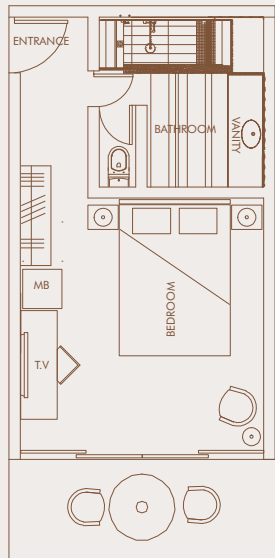

# ROOM LAYOUT

**SUPERIOR GARDEN ROOM (30 SQM)**  
with Balcony/Terrace  
Ground Floor or Upper Floors

**DELUXE GARDEN ROOM (42 SQM)**  
with or without Balcony/Terrace  
Ground Floor or Upper Floors

**DELUXE SEA VIEW ROOM (42 SQM)**  
with or without Balcony/Terrace  
Ground Floor or Upper Floors

**DELUXE BEACH FRONT ROOM (42 SQM)**  
with Balcony/Terrace  
Ground Floor or Upper Floors

**JUNIOR SUITE (72 SQM)**  
with Balcony/Terrace  
Ground Floor or Upper Floors

**AMBRE SUITE (80 SQM)**  
with Balcony  
Upper Floors

**SUPERIOR SEA VIEW ROOM (30 SQM)**  
with Balcony/Terrace  
Ground Floor or Upper Floors

**COURTYARD ROOM (17 SQM)**  
with Balcony/Terrace  
Ground Floor or Upper Floors