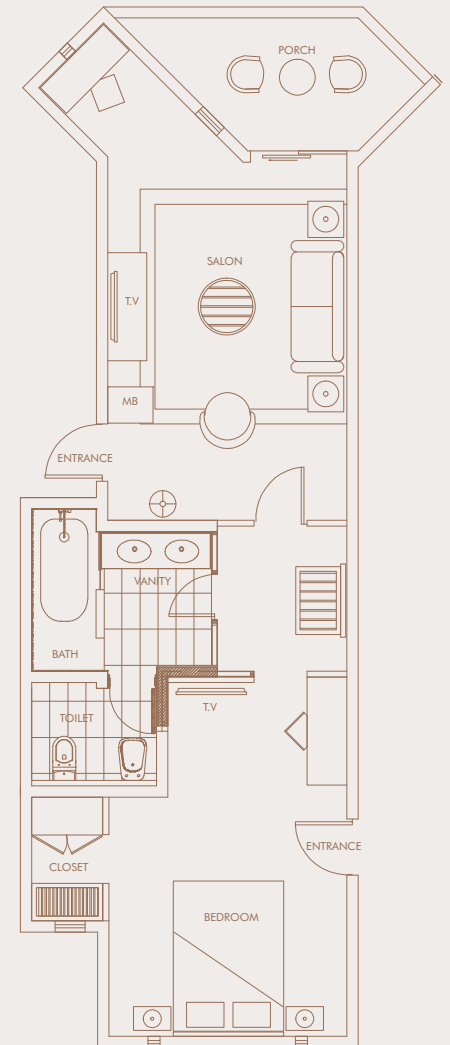

# ROOM LAYOUT

**SUPERIOR GARDEN ROOM (30 SQM)**  
with Balcony/Terrace  
Ground Floor or Upper Floors

**DELUXE GARDEN ROOM (42 SQM)**  
with or without Balcony/Terrace  
Ground Floor or Upper Floors

**DELUXE SEA VIEW ROOM (42 SQM)**  
with or without Balcony/Terrace  
Ground Floor or Upper Floors

**DELUXE BEACH FRONT ROOM (42 SQM)**  
with Balcony/Terrace  
Ground Floor or Upper Floors

**JUNIOR SUITE (72 SQM)**  
with Balcony/Terrace  
Ground Floor or Upper Floors

**AMBRE SUITE (80 SQM)**  
with Balcony  
Upper Floors

**SUPERIOR SEA VIEW ROOM (30 SQM)**  
with Balcony/Terrace  
Ground Floor or Upper Floors

**COURTYARD ROOM (17 SQM)**  
with Balcony/Terrace  
Ground Floor or Upper Floors