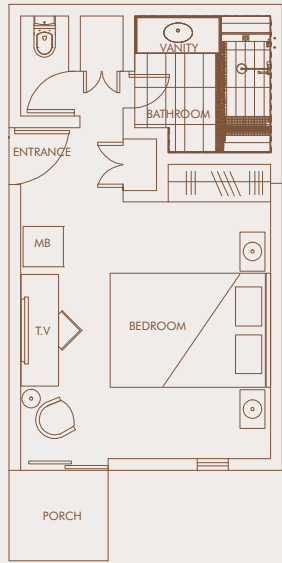

# ROOM LAYOUT

**SUPERIOR GARDEN ROOM (30 SQM)**  
with Balcony/Terrace  
Ground Floor or Upper Floors

**DELUXE GARDEN ROOM (42 SQM)**  
with or without Balcony/Terrace  
Ground Floor or Upper Floors

**DELUXE SEA VIEW ROOM (42 SQM)**  
with or without Balcony/Terrace  
Ground Floor or Upper Floors

**DELUXE BEACH FRONT ROOM (42 SQM)**  
with Balcony/Terrace  
Ground Floor or Upper Floors

**JUNIOR SUITE (72 SQM)**  
with Balcony/Terrace  
Ground Floor or Upper Floors

**AMBRE SUITE (80 SQM)**  
with Balcony  
Upper Floors

**SUPERIOR SEA VIEW ROOM (30 SQM)**  
with Balcony/Terrace  
Ground Floor or Upper Floors

**COURTYARD ROOM (17 SQM)**  
with Balcony/Terrace  
Ground Floor or Upper Floors