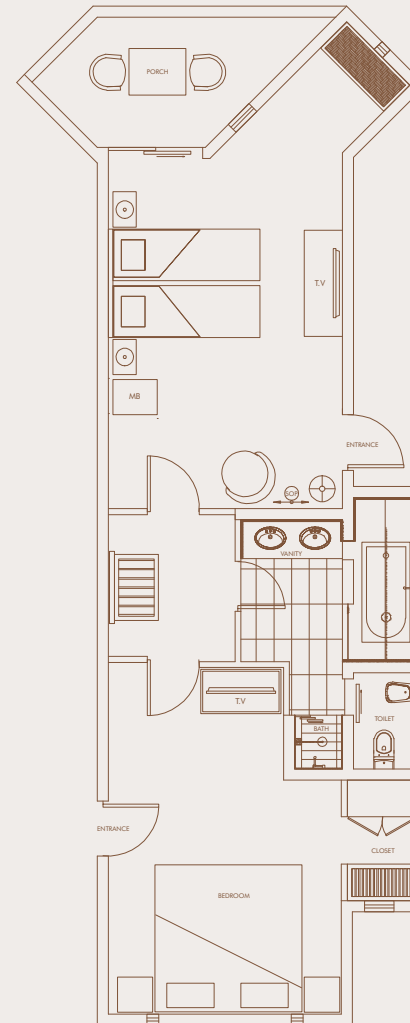

# ROOM LAYOUT

**SUPERIOR GARDEN ROOM (30 SQM)**  
with Balcony/Terrace  
Ground Floor or Upper Floors

**DELUXE GARDEN ROOM (42 SQM)**  
with or without Balcony/Terrace  
Ground Floor or Upper Floors

**DELUXE SEA VIEW ROOM (42 SQM)**  
with or without Balcony/Terrace  
Ground Floor or Upper Floors

**DELUXE BEACH FRONT ROOM (42 SQM)**  
with Balcony/Terrace  
Ground Floor or Upper Floors

**JUNIOR SUITE (72 SQM)**  
with Balcony/Terrace  
Ground Floor or Upper Floors

**AMBRE SUITE (80 SQM)**  
with Balcony  
Upper Floors

**SUPERIOR SEA VIEW ROOM (30 SQM)**  
with Balcony/Terrace  
Ground Floor or Upper Floors

**COURTYARD ROOM (17 SQM)**  
with Balcony/Terrace  
Ground Floor or Upper Floors