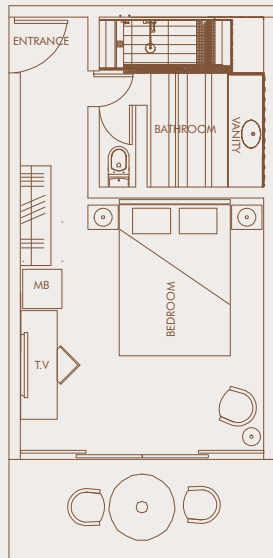

ROOM LAYOUT

SUPERIOR GARDEN ROOM (30 SQM)
with Balcony/Terrace
Ground Floor or Upper Floors

DELUXE GARDEN ROOM (42 SQM)
with or without Balcony/Terrace
Ground Floor or Upper Floors

DELUXE SEA VIEW ROOM (42 SQM)
with or without Balcony/Terrace
Ground Floor or Upper Floors

DELUXE BEACH FRONT ROOM (42 SQM)
with Balcony/Terrace
Ground Floor or Upper Floors

JUNIOR SUITE (72 SQM)
with Balcony/Terrace
Ground Floor or Upper Floors

AMBRE SUITE (80 SQM)
with Balcony
Upper Floors

SUPERIOR SEA VIEW ROOM (30 SQM)
with Balcony/Terrace
Ground Floor or Upper Floors

COURTYARD ROOM (17 SQM)
with Balcony/Terrace
Ground Floor or Upper Floors