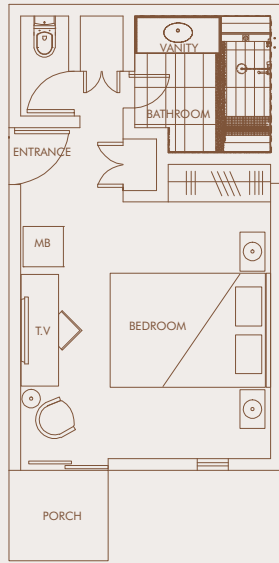

ROOM LAYOUT

SUPERIOR GARDEN ROOM (30 SQM)
with Balcony/Terrace
Ground Floor or Upper Floors

DELUXE GARDEN ROOM (42 SQM)
with or without Balcony/Terrace
Ground Floor or Upper Floors

DELUXE SEA VIEW ROOM (42 SQM)
with or without Balcony/Terrace
Ground Floor or Upper Floors

DELUXE BEACH FRONT ROOM (42 SQM)
with Balcony/Terrace
Ground Floor or Upper Floors

JUNIOR SUITE (72 SQM)
with Balcony/Terrace
Ground Floor or Upper Floors

AMBRE SUITE (80 SQM)
with Balcony
Upper Floors

SUPERIOR SEA VIEW ROOM (30 SQM)
with Balcony/Terrace
Ground Floor or Upper Floors

COURTYARD ROOM (17 SQM)
with Balcony/Terrace
Ground Floor or Upper Floors