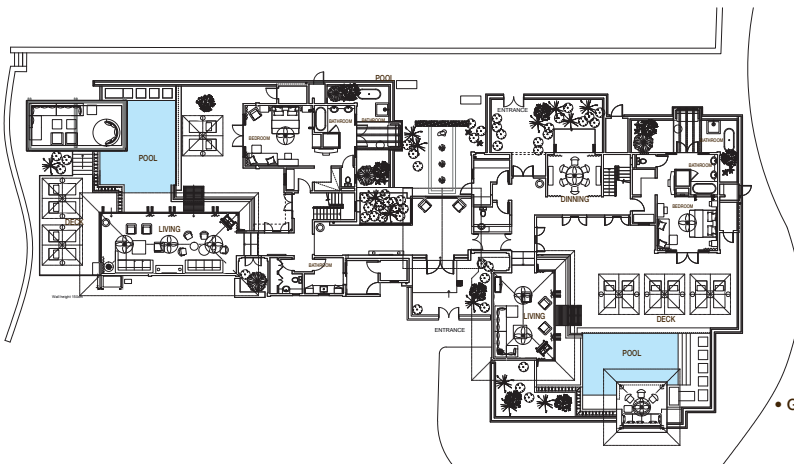

## 1 PRESIDENTIAL VILLA

852 m<sup>2</sup> (Beachfront – 5 bedrooms, separate living and dining room, private heated pool and garden.)

- Situated within the villas complex, the Presidential Villa is located directly on the beach and enjoys an outstanding view of the sea while overlooking its tropical garden.
- The villa comprises of 5 bedrooms, all with en-suite bathrooms with shower/bathtub/WC and double vanities and are equipped with satellite TV & sound system, DVD/PlayStation (complimentary and on request), complimentary VOD (video on demand), WI-FI, fully equipped kitchen, mini-bars, two terraces with two private heated pools and pavilions overlooking the pool and the beach.
- Tea and coffee making facilities and a Nespresso machine are available on a complimentary basis.
- Separate check-in facilities.
- Personalised and dedicated Villa Master service.

• First Floor

• Ground Floor