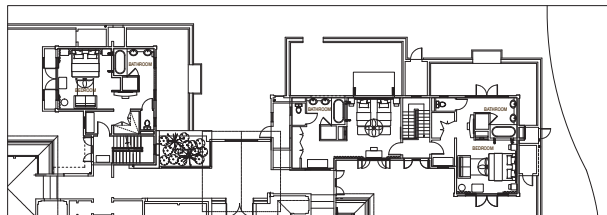

## 1 PRESIDENTIAL VILLA

852 m<sup>2</sup> (Beachfront – 5 bedrooms, separate living and dining room, private heated pool and garden.)

- Situated within the villas complex, the Presidential Villa is located directly on the beach and enjoys an outstanding view of the sea while overlooking its tropical garden.
- The villa comprises of 5 bedrooms, all with en-suite bathrooms with shower/bathtub/WC and double vanities and are equipped with satellite TV & sound system, DVD/PlayStation (complimentary and on request), complimentary VOD (video on demand), WI-FI, fully equipped kitchen, mini-bars, two terraces with two private heated pools and pavilions overlooking the pool and the beach.
- Tea and coffee making facilities and a Nespresso machine are available on a complimentary basis.
- Separate check-in facilities.
- Personalised and dedicated Villa Master service.

• First Floor

• Ground Floor