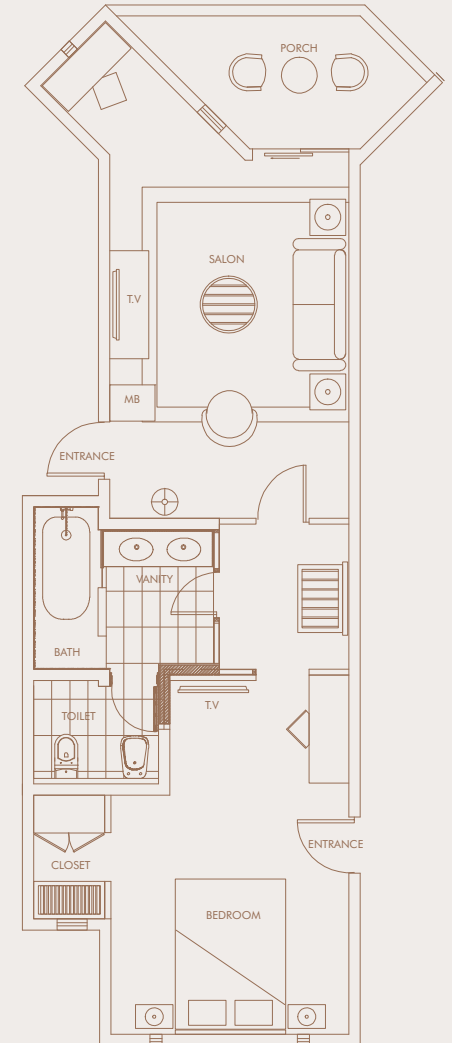

# ROOM LAYOUT

**SUPERIOR GARDEN ROOM (30 SQM)**  
with Balcony/Terrace  
Ground Floor or Upper Floors

**DELUXE GARDEN ROOM (42 SQM)**  
with or without Balcony/Terrace  
Ground Floor or Upper Floors

**DELUXE SEA VIEW ROOM (42 SQM)**  
with or without Balcony/Terrace  
Ground Floor or Upper Floors

**DELUXE BEACH FRONT ROOM (42 SQM)**  
with Balcony/Terrace  
Ground Floor or Upper Floors

**JUNIOR SUITE (72 SQM)**  
with Balcony/Terrace  
Ground Floor or Upper Floors

**AMBRE SUITE (80 SQM)**  
with Balcony  
Upper Floors

**SUPERIOR SEA VIEW ROOM (30 SQM)**  
with Balcony/Terrace  
Ground Floor or Upper Floors

**COURTYARD ROOM (17 SQM)**  
with Balcony/Terrace  
Ground Floor or Upper Floors