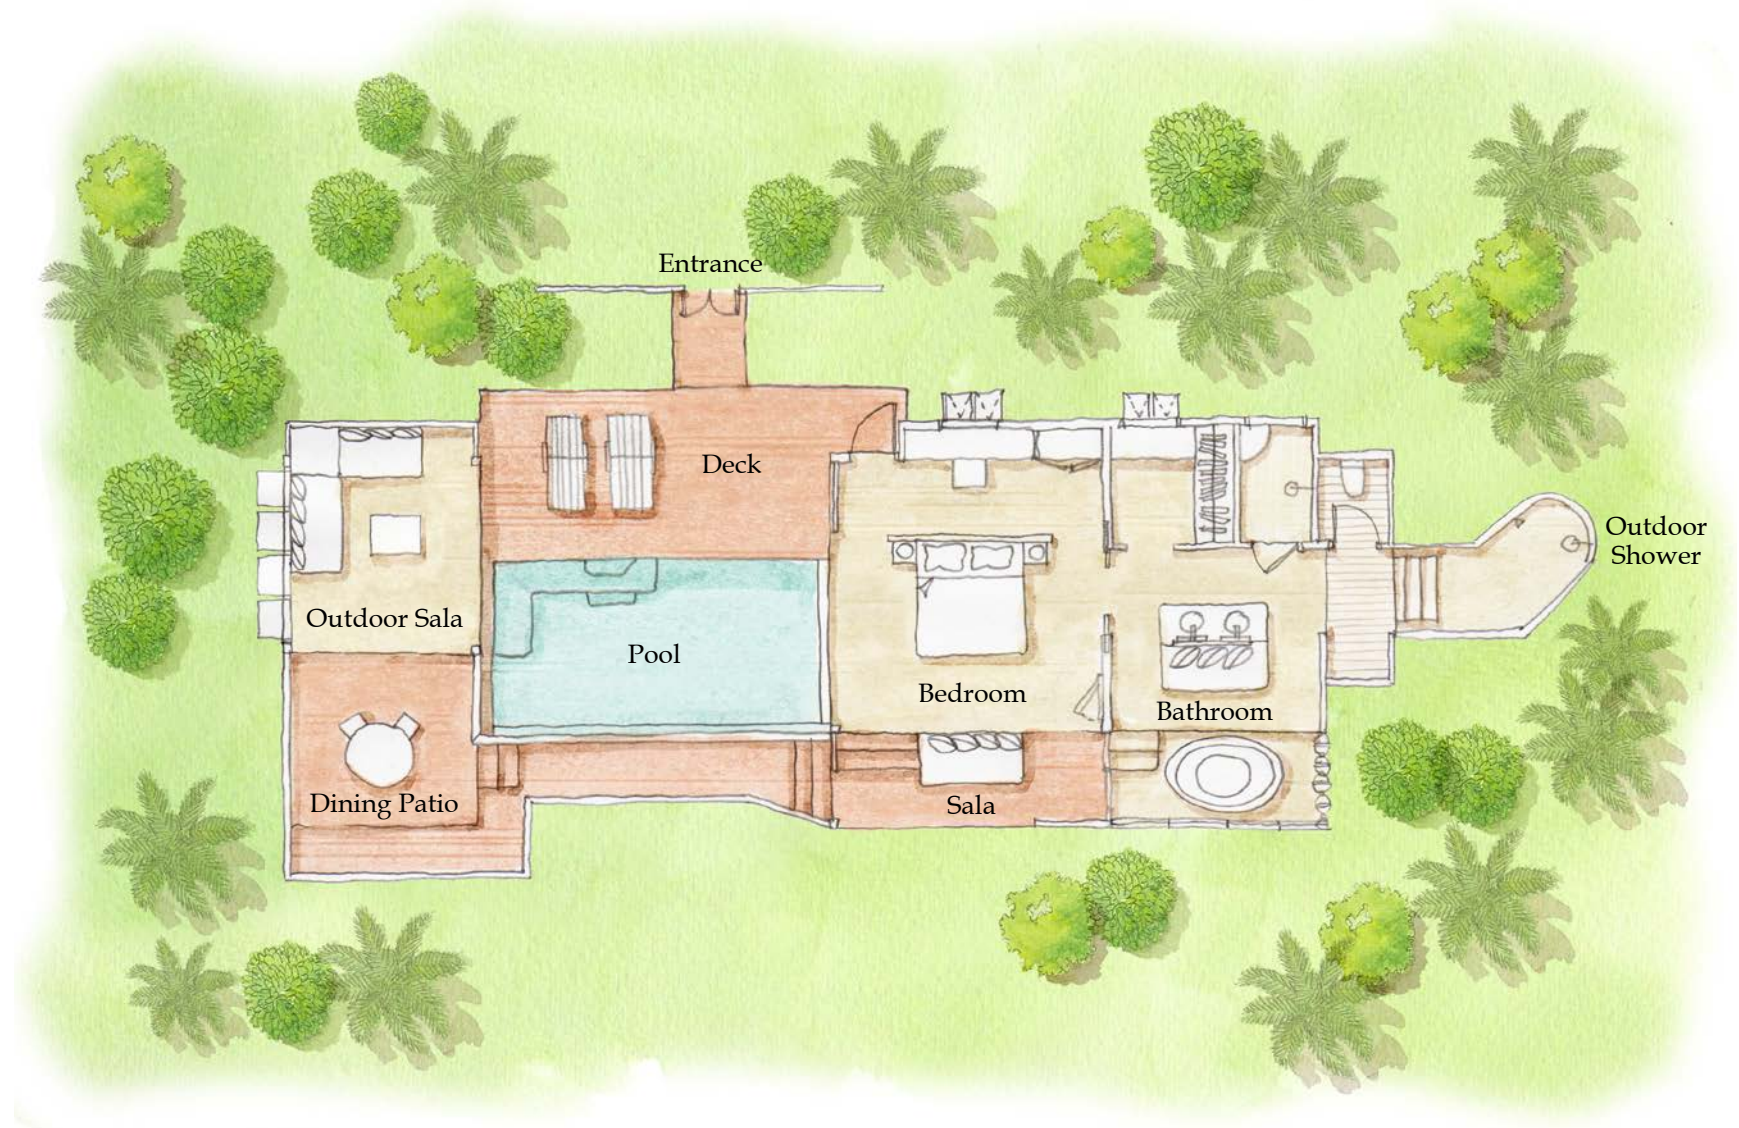

## Six Senses Yao Noi Beachfront Pool Villa

Total footprint from 1,660 sq.ft. (154 sq.m.)  
Infinity-edge swimming pool from 190 sq.ft. (18 sq.m.)