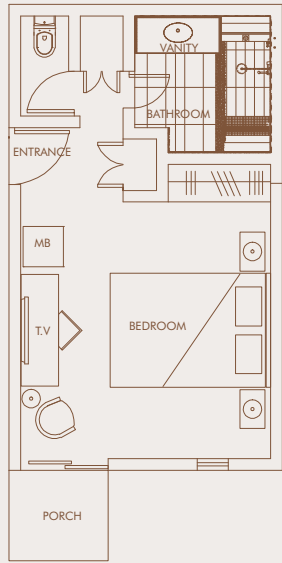

ROOM LAYOUT

SUPERIOR GARDEN ROOM (30 SQM)
with Balcony/Terrace
Ground Floor or Upper Floors

DELUXE GARDEN ROOM (42 SQM)
with or without Balcony/Terrace
Ground Floor or Upper Floors

DELUXE SEA VIEW ROOM (42 SQM)
with or without Balcony/Terrace
Ground Floor or Upper Floors

DELUXE BEACH FRONT ROOM (42 SQM)
with Balcony/Terrace
Ground Floor or Upper Floors

JUNIOR SUITE (72 SQM)
with Balcony/Terrace
Ground Floor or Upper Floors

AMBRE SUITE (80 SQM)
with Balcony
Upper Floors

SUPERIOR SEA VIEW ROOM (30 SQM)
with Balcony/Terrace
Ground Floor or Upper Floors

COURTYARD ROOM (17 SQM)
with Balcony/Terrace
Ground Floor or Upper Floors