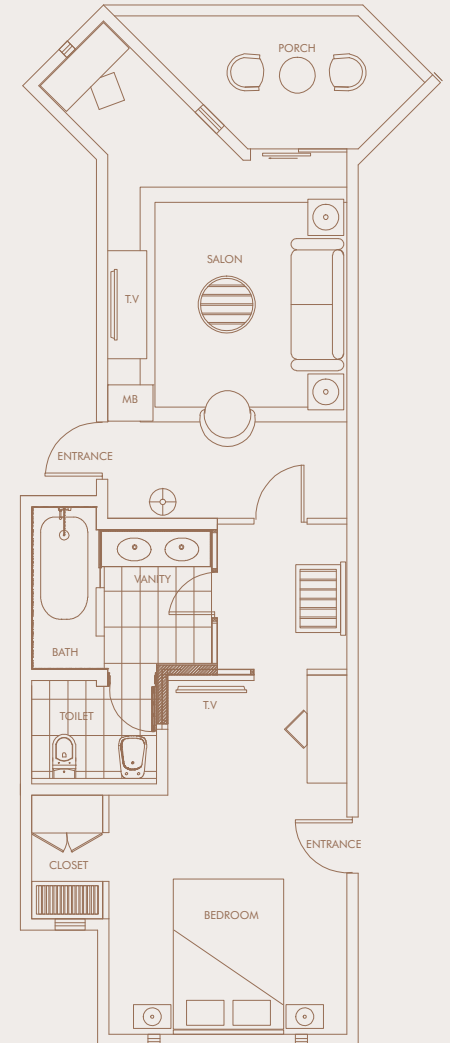

ROOM LAYOUT

SUPERIOR GARDEN ROOM (30 SQM)
with Balcony/Terrace
Ground Floor or Upper Floors

DELUXE GARDEN ROOM (42 SQM)
with or without Balcony/Terrace
Ground Floor or Upper Floors

DELUXE SEA VIEW ROOM (42 SQM)
with or without Balcony/Terrace
Ground Floor or Upper Floors

DELUXE BEACH FRONT ROOM (42 SQM)
with Balcony/Terrace
Ground Floor or Upper Floors

JUNIOR SUITE (72 SQM)
with Balcony/Terrace
Ground Floor or Upper Floors

AMBRE SUITE (80 SQM)
with Balcony
Upper Floors

SUPERIOR SEA VIEW ROOM (30 SQM)
with Balcony/Terrace
Ground Floor or Upper Floors

COURTYARD ROOM (17 SQM)
with Balcony/Terrace
Ground Floor or Upper Floors