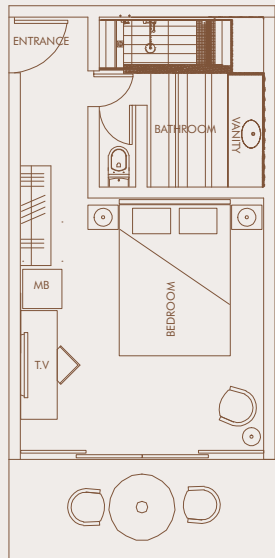

ROOM LAYOUT

SUPERIOR GARDEN ROOM (30 SQM)
with Balcony/Terrace
Ground Floor or Upper Floors

DELUXE GARDEN ROOM (42 SQM)
with or without Balcony/Terrace
Ground Floor or Upper Floors

DELUXE SEA VIEW ROOM (42 SQM)
with or without Balcony/Terrace
Ground Floor or Upper Floors

DELUXE BEACH FRONT ROOM (42 SQM)
with Balcony/Terrace
Ground Floor or Upper Floors

JUNIOR SUITE (72 SQM)
with Balcony/Terrace
Ground Floor or Upper Floors

AMBRE SUITE (80 SQM)
with Balcony
Upper Floors

SUPERIOR SEA VIEW ROOM (30 SQM)
with Balcony/Terrace
Ground Floor or Upper Floors

COURTYARD ROOM (17 SQM)
with Balcony/Terrace
Ground Floor or Upper Floors