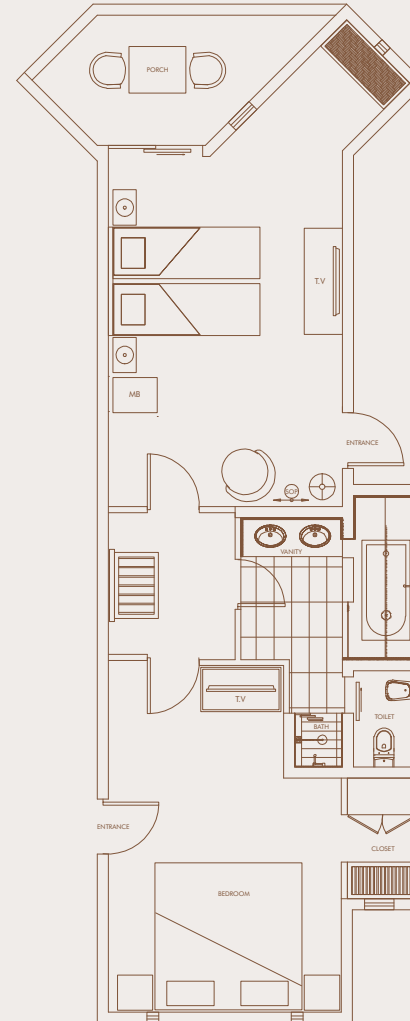

ROOM LAYOUT

SUPERIOR GARDEN ROOM (30 SQM)
with Balcony/Terrace
Ground Floor or Upper Floors

DELUXE GARDEN ROOM (42 SQM)
with or without Balcony/Terrace
Ground Floor or Upper Floors

DELUXE SEA VIEW ROOM (42 SQM)
with or without Balcony/Terrace
Ground Floor or Upper Floors

DELUXE BEACH FRONT ROOM (42 SQM)
with Balcony/Terrace
Ground Floor or Upper Floors

JUNIOR SUITE (72 SQM)
with Balcony/Terrace
Ground Floor or Upper Floors

AMBRE SUITE (80 SQM)
with Balcony
Upper Floors

SUPERIOR SEA VIEW ROOM (30 SQM)
with Balcony/Terrace
Ground Floor or Upper Floors

COURTYARD ROOM (17 SQM)
with Balcony/Terrace
Ground Floor or Upper Floors