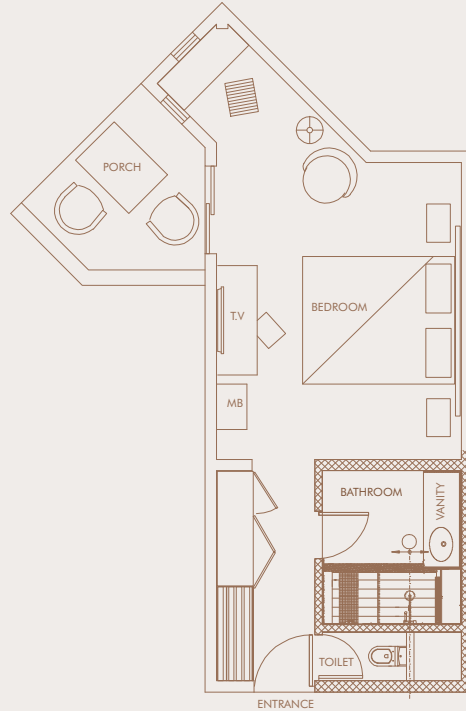

ROOM LAYOUT

SUPERIOR GARDEN ROOM (30 SQM)
with Balcony/Terrace
Ground Floor or Upper Floors

DELUXE GARDEN ROOM (42 SQM)
with or without Balcony/Terrace
Ground Floor or Upper Floors

DELUXE SEA VIEW ROOM (42 SQM)
with or without Balcony/Terrace
Ground Floor or Upper Floors

DELUXE BEACH FRONT ROOM (42 SQM)
with Balcony/Terrace
Ground Floor or Upper Floors

JUNIOR SUITE (72 SQM)
with Balcony/Terrace
Ground Floor or Upper Floors

AMBRE SUITE (80 SQM)
with Balcony
Upper Floors

SUPERIOR SEA VIEW ROOM (30 SQM)
with Balcony/Terrace
Ground Floor or Upper Floors

COURTYARD ROOM (17 SQM)
with Balcony/Terrace
Ground Floor or Upper Floors