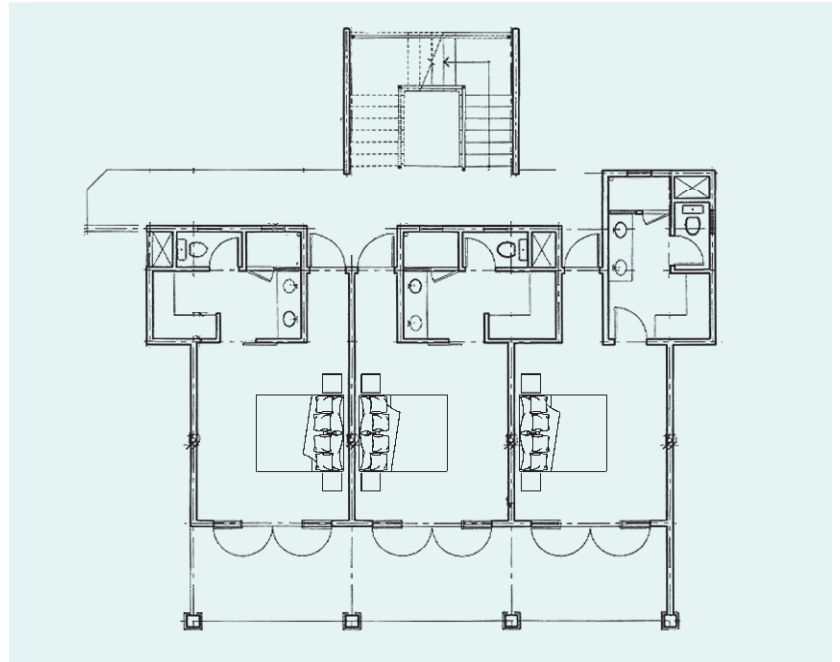

## Equipment:

Air conditioning, Phone, Television with satellite channels, Wifi, Mini bar, Safe, Tea and coffee facility, Hair dryer, Bathroom with shower, separate toilet.

## 52 Prestige rooms (40 m<sup>2</sup>)

- 44 Prestige rooms
- 8 Prestige Beachfront rooms

Double bed, terrace or balcony with sitting area.