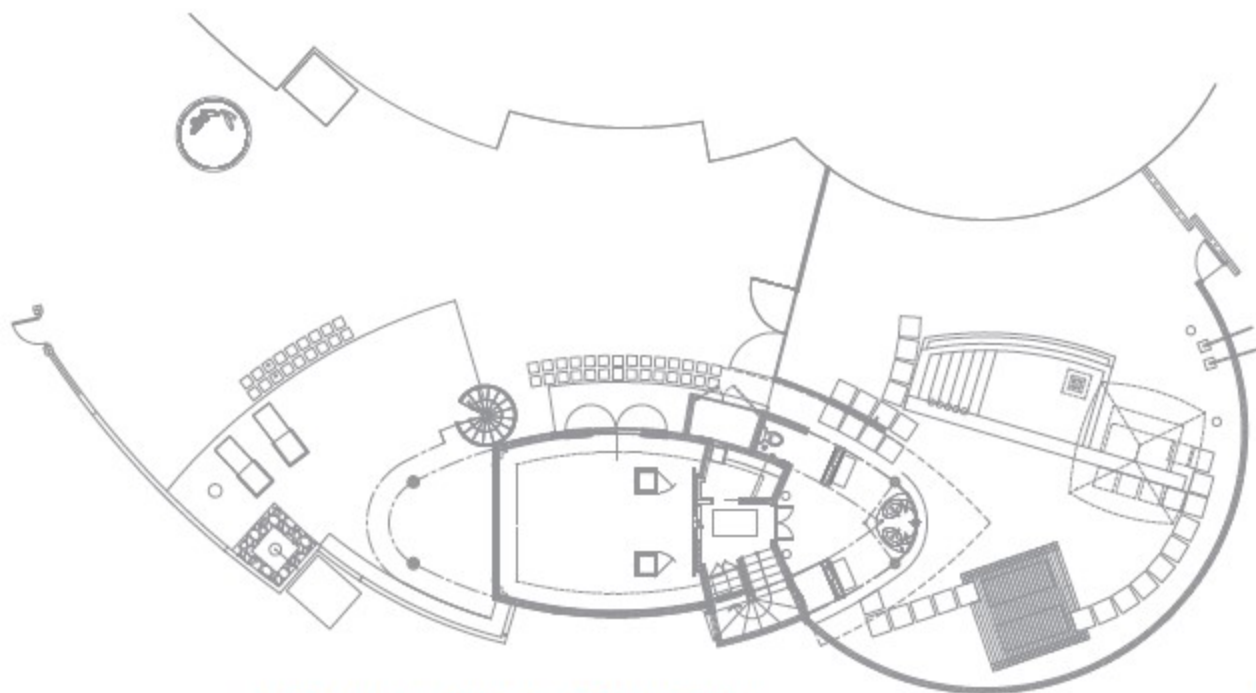

## 8 DOUBLE STOREY BEACH VILLAS

(3m x 5m) & Garden (410 m<sup>2</sup>)

With Private Plunge Pool – For a maximum of 4 persons: 4 adults or 2 adults + 2 children (less than 18 yrs) included in rates + 1 Extra person (less than 18 yrs) payable as per extra person supplement.

• Garden Pool View – Ground Floor

• Garden Pool View – First Floor

• Ocean Pool View – Ground Floor

• Ocean Pool View – First Floor