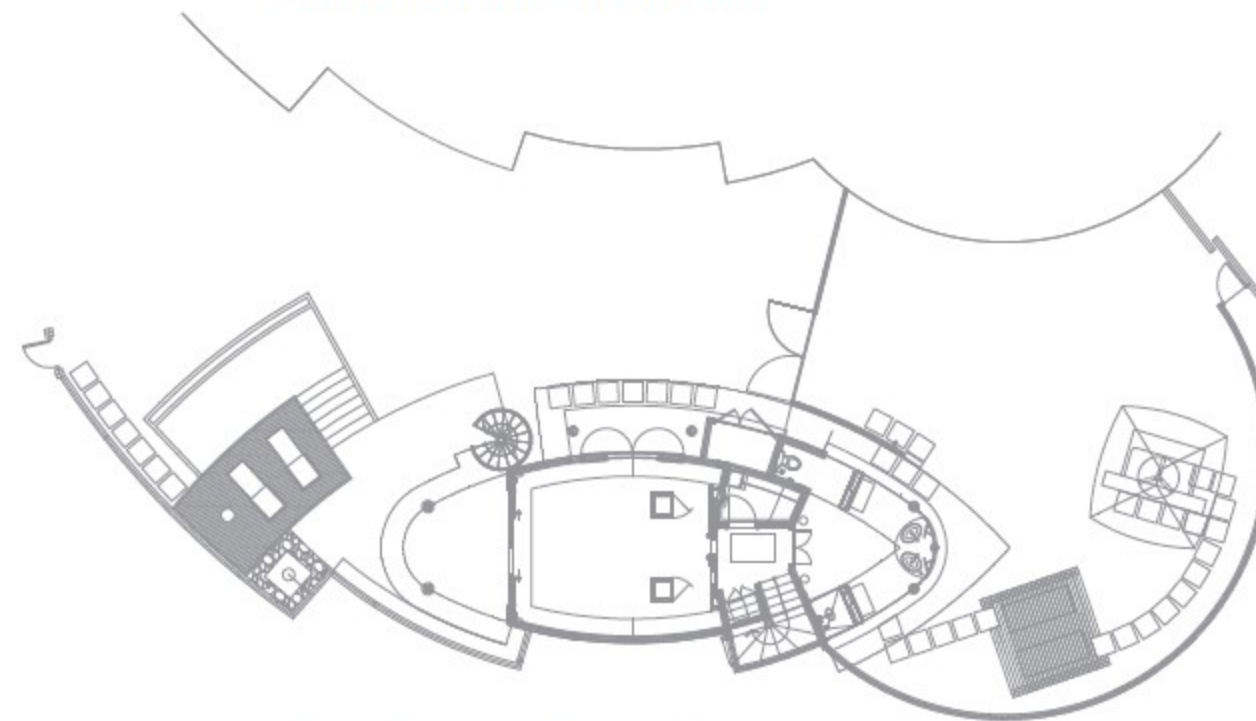

## 8 DOUBLE STOREY BEACH VILLAS

(3m x 5m) & Garden (410 m<sup>2</sup>)

With Private Plunge Pool – For a maximum of 4 persons: 4 adults or 2 adults + 2 children (less than 18 yrs) included in rates + 1 Extra person (less than 18 yrs) payable as per extra person supplement.

• Garden Pool View – Ground Floor

• Garden Pool View – First Floor

• Ocean Pool View – Ground Floor

• Ocean Pool View – First Floor