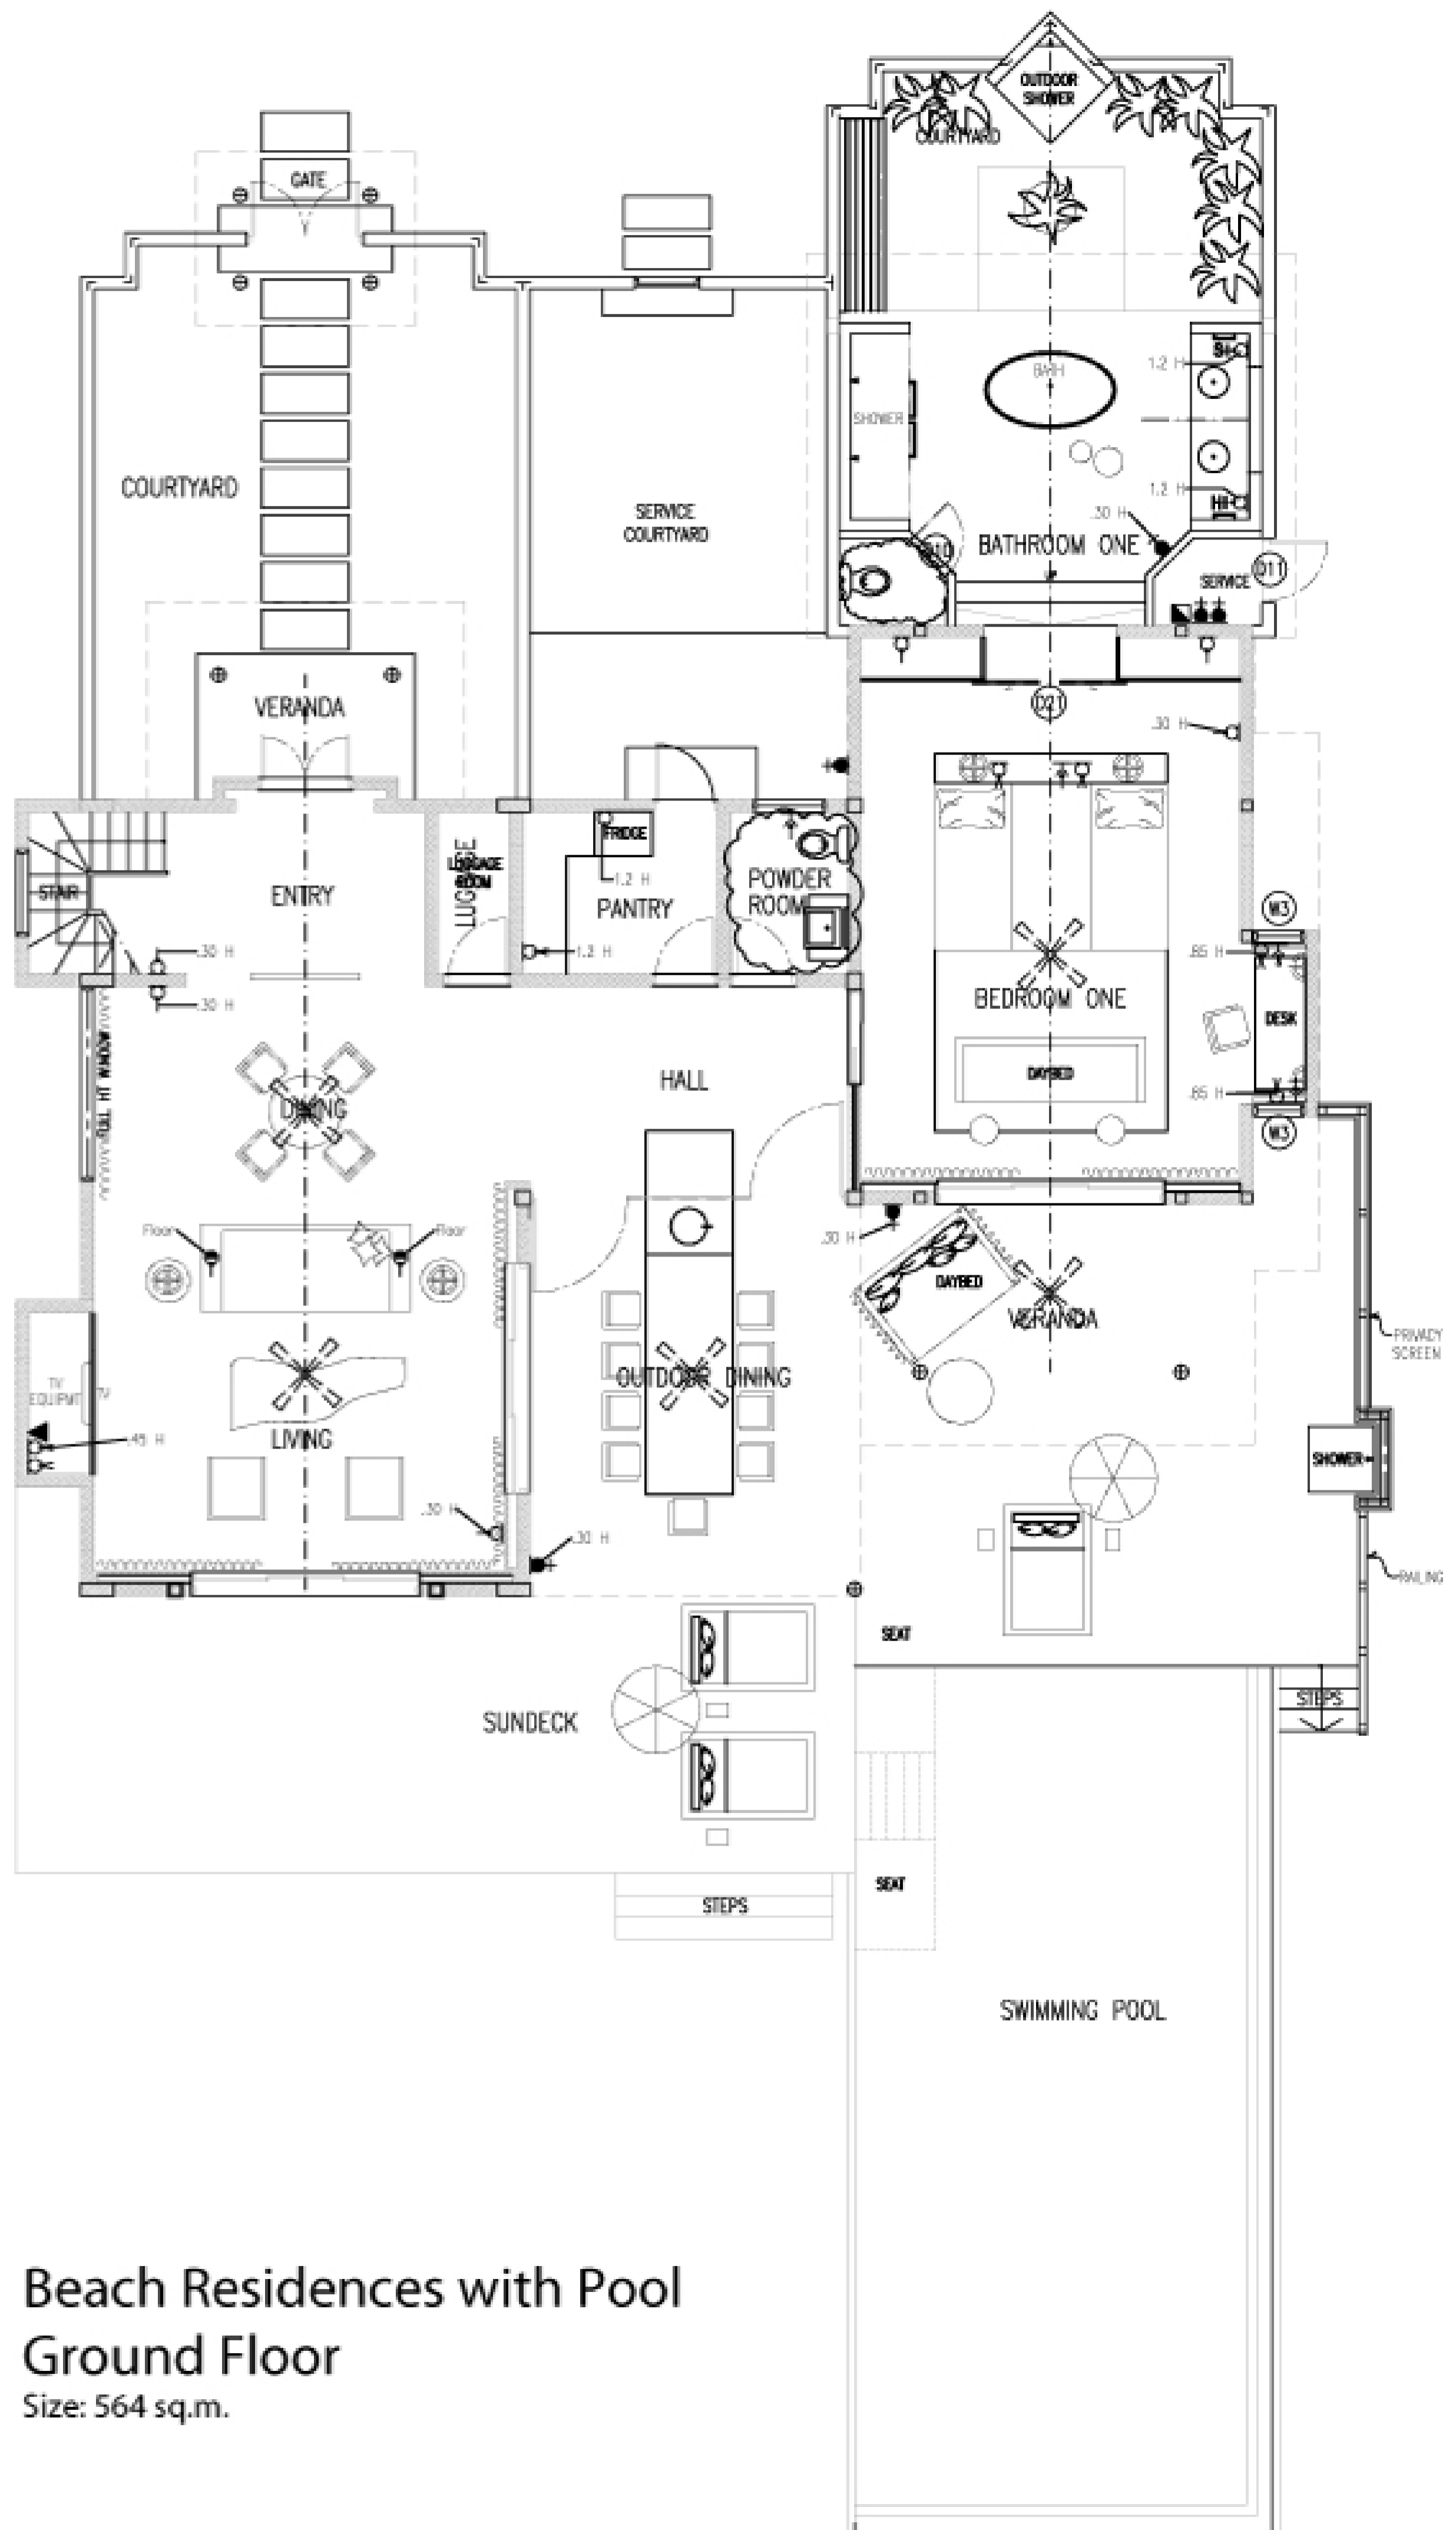

Beach Residences with Pool

First Floor

Size: 564 sq.m.

Beach Residences with Pool
Ground Floor
 Size: 564 sq.m.