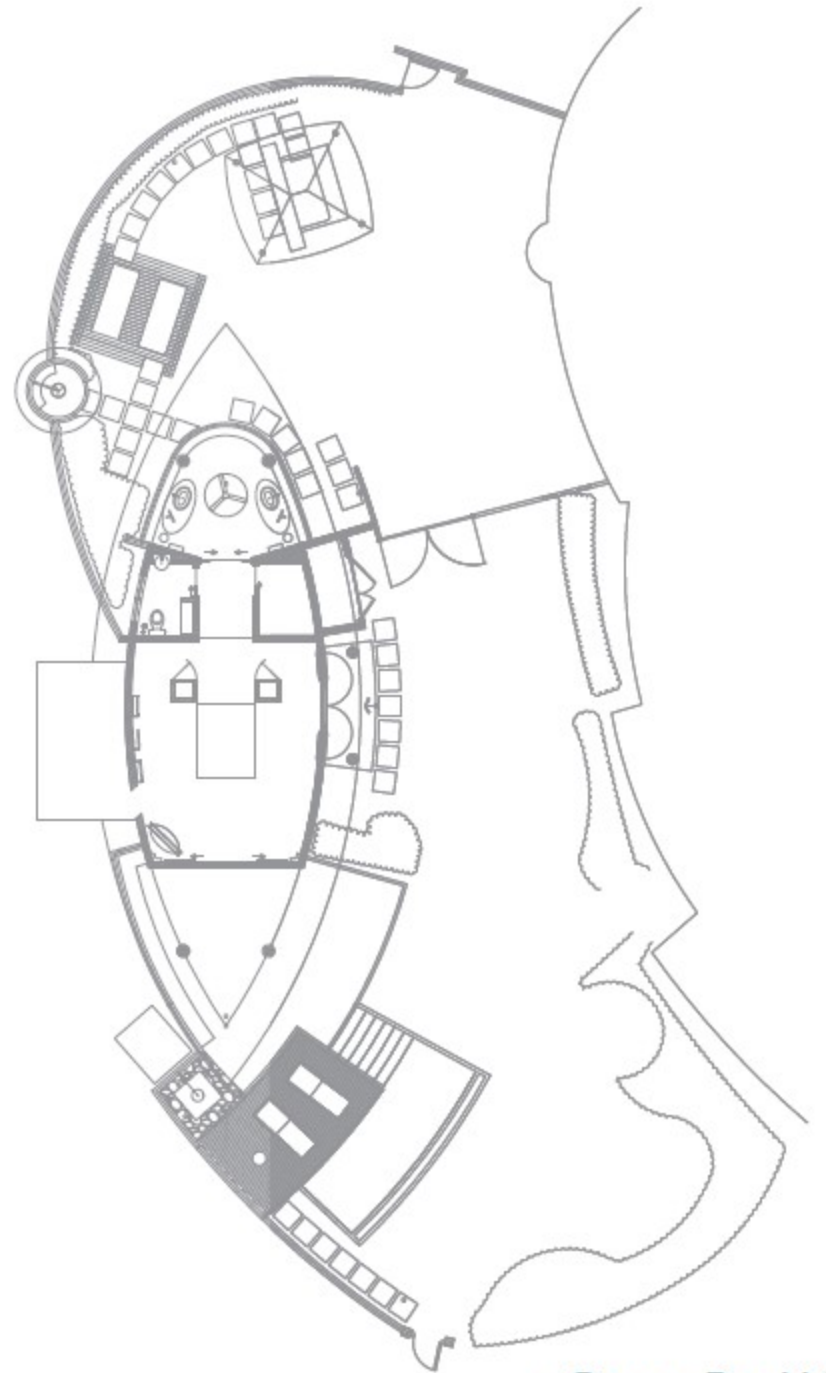

11 FAMILY BEACH VILLAS

Pool (3m x 5m), Garden (350 m²) & Kids' room (25m²)

With Private Plunge Pool – For a maximum of 2 adults + 2 children (less than 12 yrs) or 1 adult + 3 children (2 below 12 years old and 1 infant)

• Garden Pool View

• Ocean Pool View