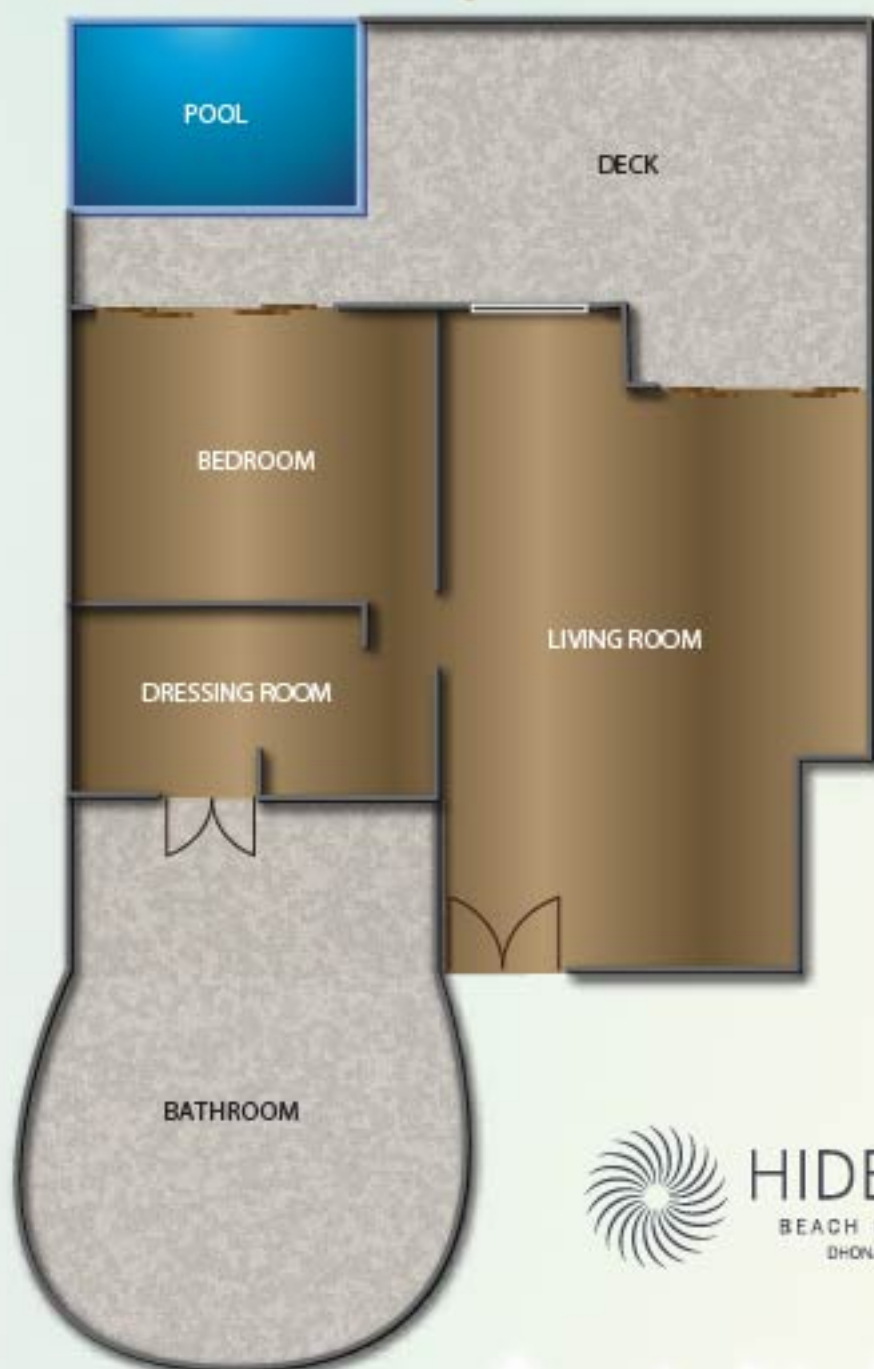

BEACH RESIDENCE WITH PLUNGE POOL

Hideaway Beach Resort & Spa

PRIVATE BEACH
Approximately 25m to the ocean

HIDEAWAY
BEACH RESORT & SPA
DHONAKULHI MALDIVES

All measurements are approximate.

The exact size of the garden/beach in front of each villa may vary according to monsoon weather patterns and the natural shape of the island.