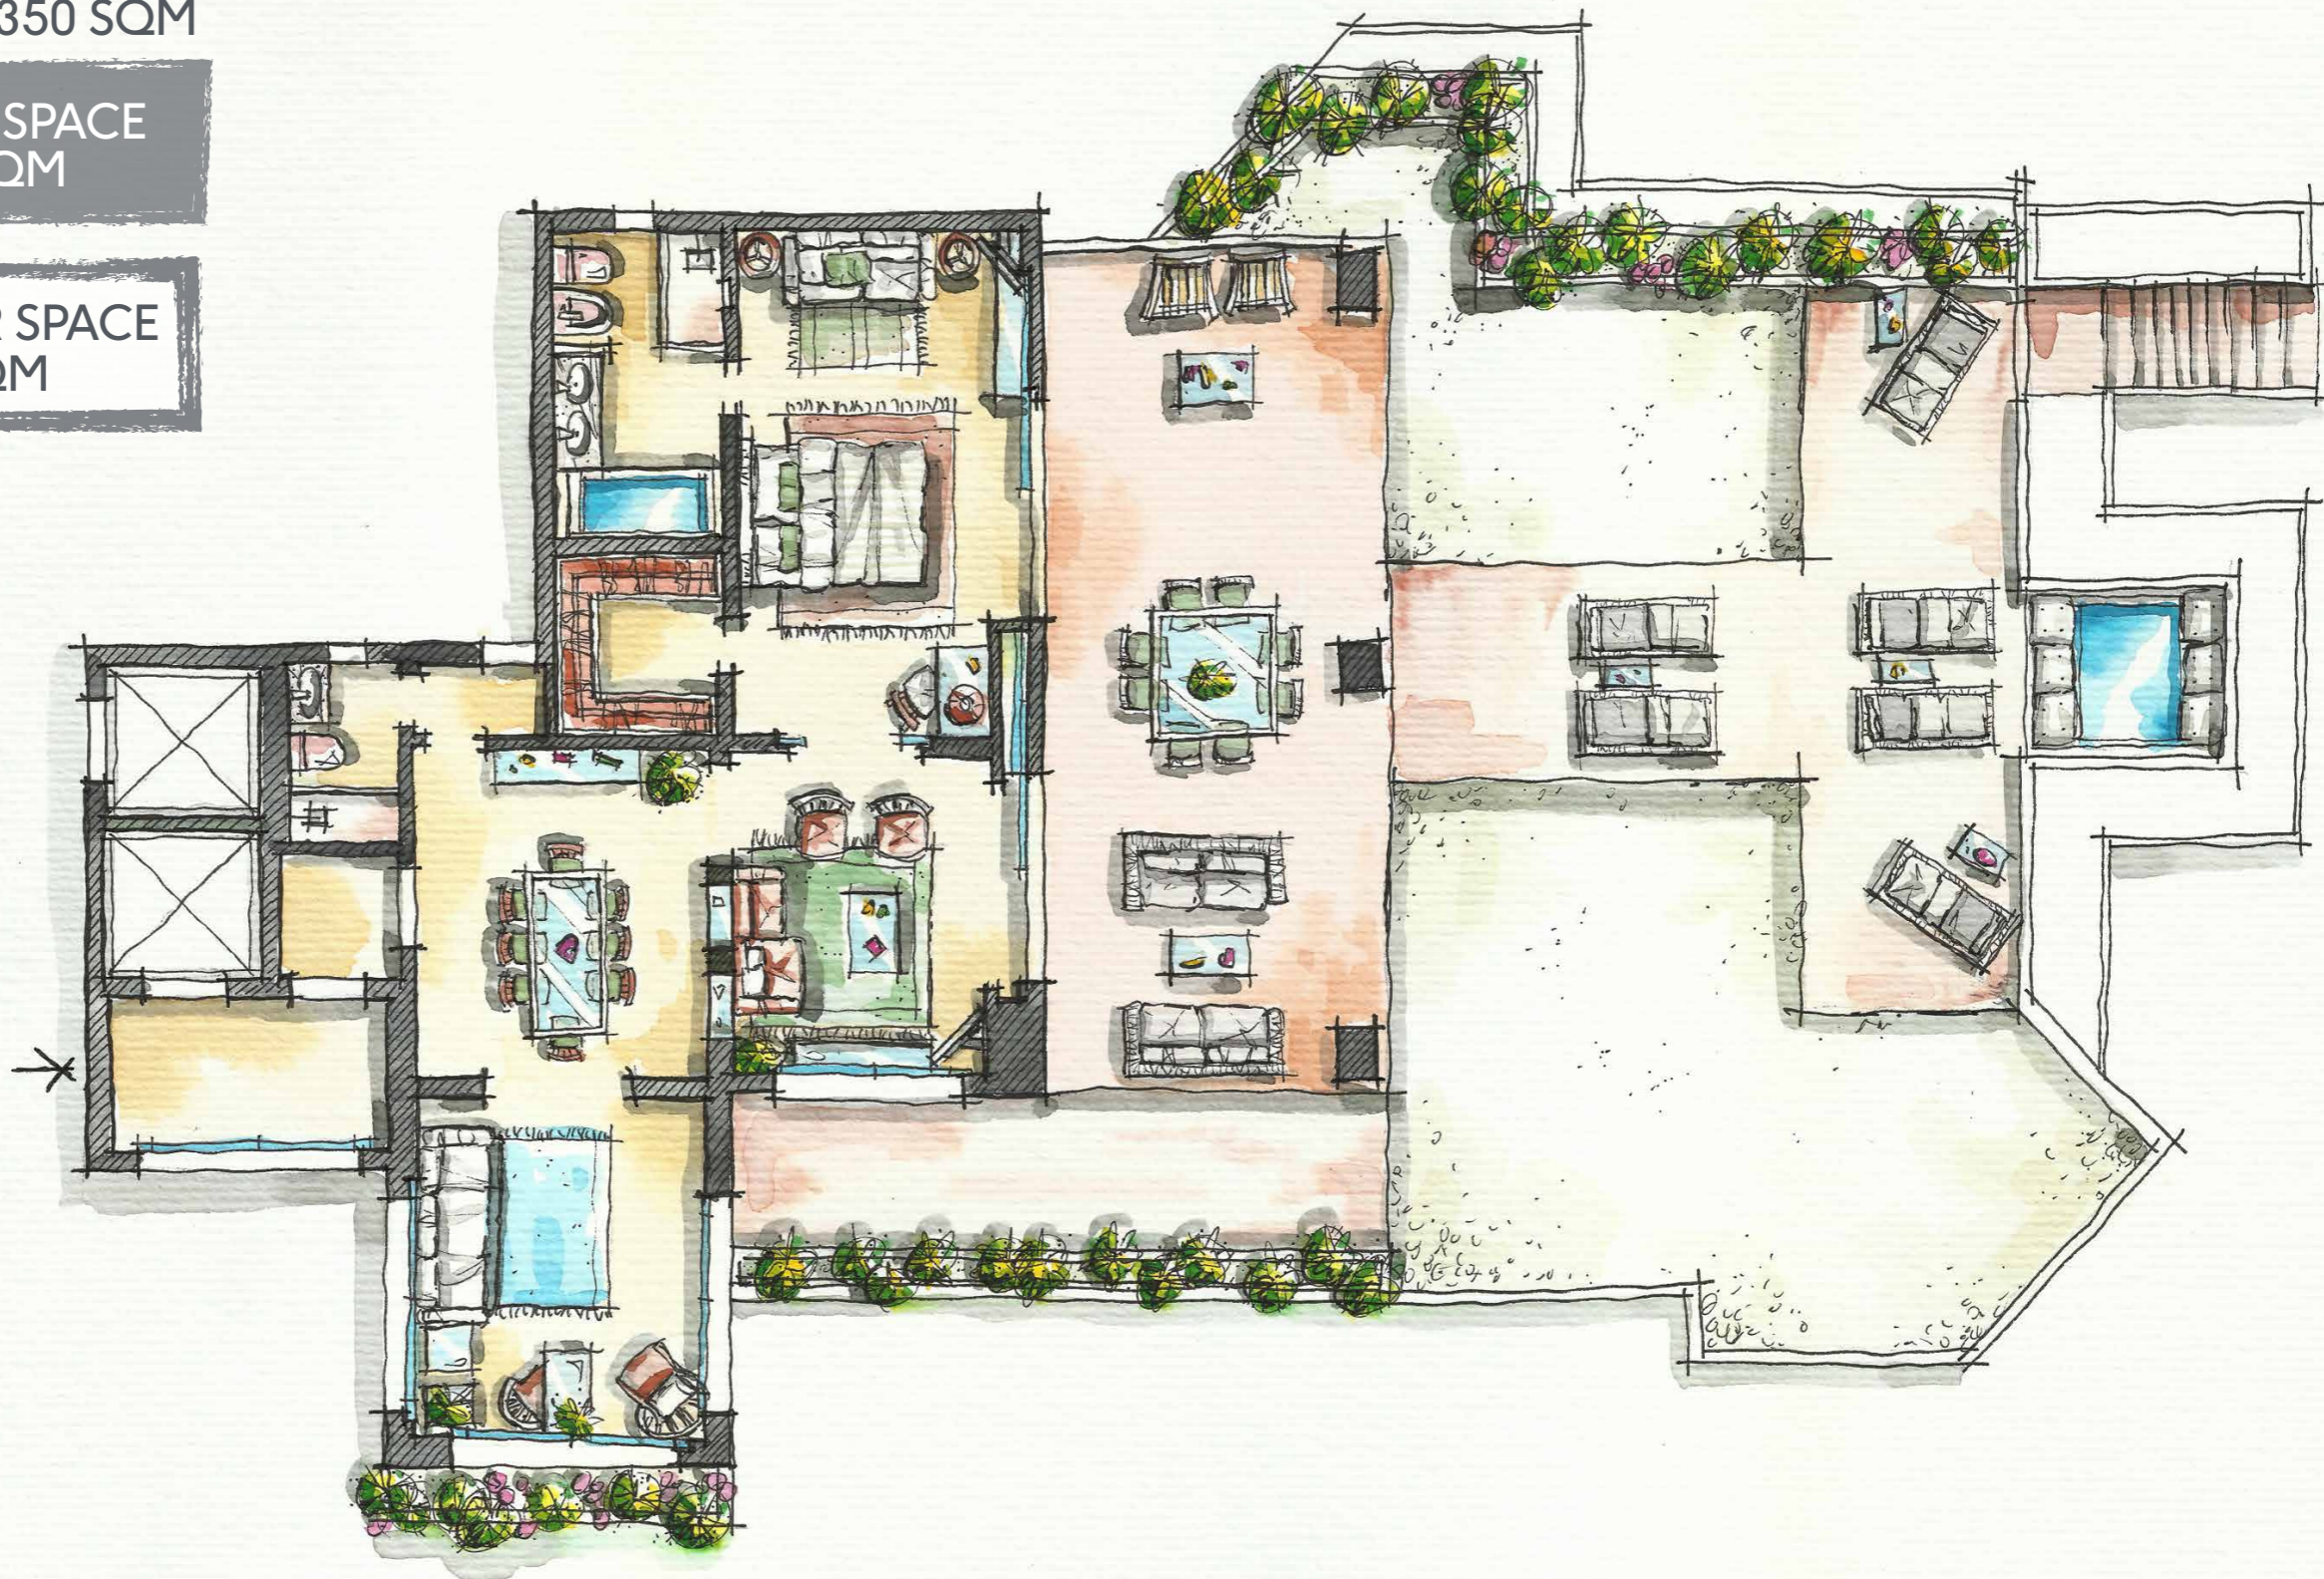

CHIA LAGUNA  
SARDINIA

LUXURY PANORAMA SUITE

TOTAL SIZE 350 SQM

INDOOR SPACE  
140 SQM

OUTDOOR SPACE  
210 SQM

CHIA LAGUNA  
SARDINIA

LUXURY PANORAMA SUITE

TOTAL SIZE 350 SQM

INDOOR SPACE  
140 SQM

OUTDOOR SPACE  
210 SQM