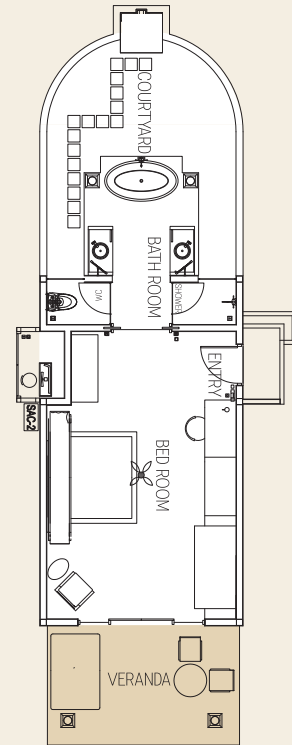

Total Area : 101 sqm

Max. Occupancy : 3 Adults + 1 Infant (Baby Cot) or 2 Adults + 2 Children

BEACH VILLAS

Situated on the idyllic stretches of the white sandy beaches, these beach front villas offer peaceful relaxation either in the privacy of the expansive private outdoor veranda, surrounded by lush vegetation and complete with plunge pool, or on the beach situated only a few steps away.

Total Area : 103 sqm

Max. Occupancy : 3 Adults + 1 Infant (Baby Cot) or 2 Adults + 2 Children