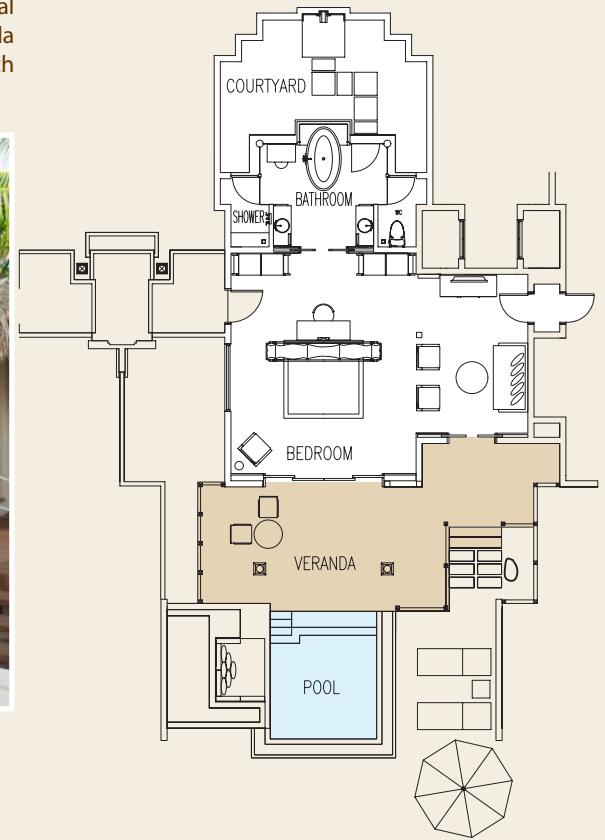

BEACH SUITES

Ideal for vacationing families or groups of friends, these villas offer a larger individual bedroom and offer the option to interconnect internally or via the outdoor veranda with a Beach Villa. Positioned to capture infinite views of the ocean and sunrise, each suite offers a private outdoor terrace with plunge pool and direct beach access.

Total Area : 115 sqm
Max. Occupancy : 3 Adults + 1 Infant (Baby Cot) or 2 Adults + 2 Children
(Connection possibility with Beach Villa)

SUNSET BEACH SUITES

Offering views of the crystal clear lagoon, these expansive beachfront suites offer a large living area, spacious private outdoor veranda, plunge pool with Jacuzzi and garden area ideal for romantic private dinners and with direct beach access.

Total Area : 137 sqm
Max. Occupancy : 3 Adults + 1 Infant (Baby Cot) or 2 Adults + 2 Children