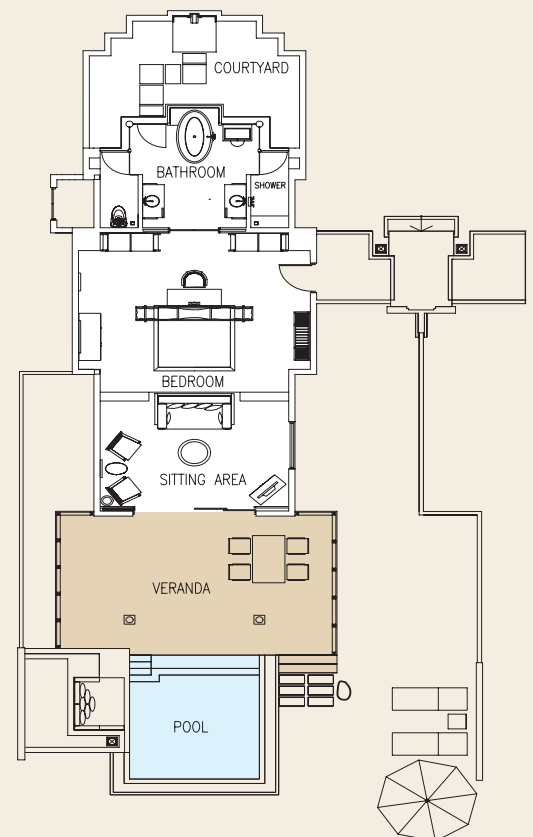

BEACH SUITES

Ideal for vacationing families or groups of friends, these villas offer a larger individual bedroom and offer the option to interconnect internally or via the outdoor veranda with a Beach Villa. Positioned to capture infinite views of the ocean and sunrise, each suite offers a private outdoor terrace with plunge pool and direct beach access.

Total Area : 115 sqm
Max. Occupancy : 3 Adults + 1 Infant (Baby Cot) or 2 Adults + 2 Children
(Connection possibility with Beach Villa)

SUNSET BEACH SUITES

Offering views of the crystal clear lagoon, these expansive beachfront suites offer a large living area, spacious private outdoor veranda, plunge pool with Jacuzzi and garden area ideal for romantic private dinners and with direct beach access.

Total Area : 137 sqm
Max. Occupancy : 3 Adults + 1 Infant (Baby Cot) or 2 Adults + 2 Children