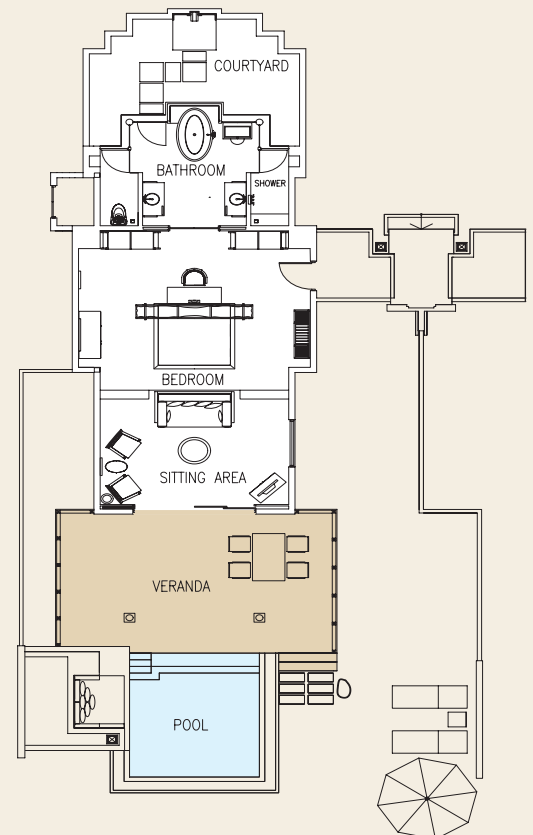

BEACH SUITES

Ideal for vacationing families or groups of friends, these villas offer a larger individual bedroom and offer the option to interconnect internally or via the outdoor veranda with a Beach Villa. Positioned to capture infinite views of the ocean and sunrise, each suite offers a private outdoor terrace with plunge pool and direct beach access.

Total Area : 115 sqm
Max. Occupancy : 3 Adults + 1 Infant (Baby Cot) or 2 Adults + 2 Children
(Connection possibility with Beach Villa)

SUNSET BEACH SUITES

Offering views of the crystal clear lagoon, these expansive beachfront suites offer a large living area, spacious private outdoor veranda, plunge pool with Jacuzzi and garden area ideal for romantic private dinners and with direct beach access.

Total Area : 137 sqm
Max. Occupancy : 3 Adults + 1 Infant (Baby Cot) or 2 Adults + 2 Children