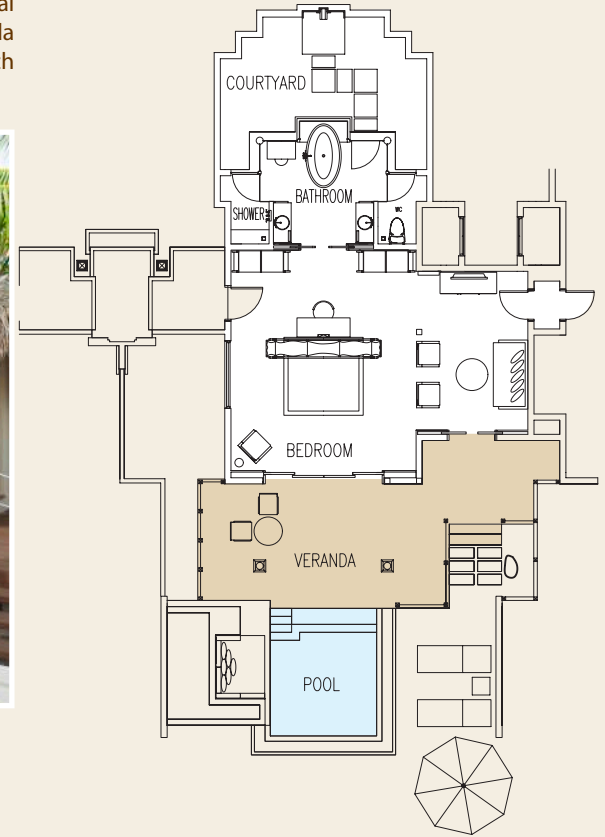

BEACH SUITES

Ideal for vacationing families or groups of friends, these villas offer a larger individual bedroom and offer the option to interconnect internally or via the outdoor veranda with a Beach Villa. Positioned to capture infinite views of the ocean and sunrise, each suite offers a private outdoor terrace with plunge pool and direct beach access.

Total Area : 115 sqm
Max. Occupancy : 3 Adults + 1 Infant (Baby Cot) or 2 Adults + 2 Children
(Connection possibility with Beach Villa)

SUNSET BEACH SUITES

Offering views of the crystal clear lagoon, these expansive beachfront suites offer a large living area, spacious private outdoor veranda, plunge pool with Jacuzzi and garden area ideal for romantic private dinners and with direct beach access.

Total Area : 137 sqm
Max. Occupancy : 3 Adults + 1 Infant (Baby Cot) or 2 Adults + 2 Children