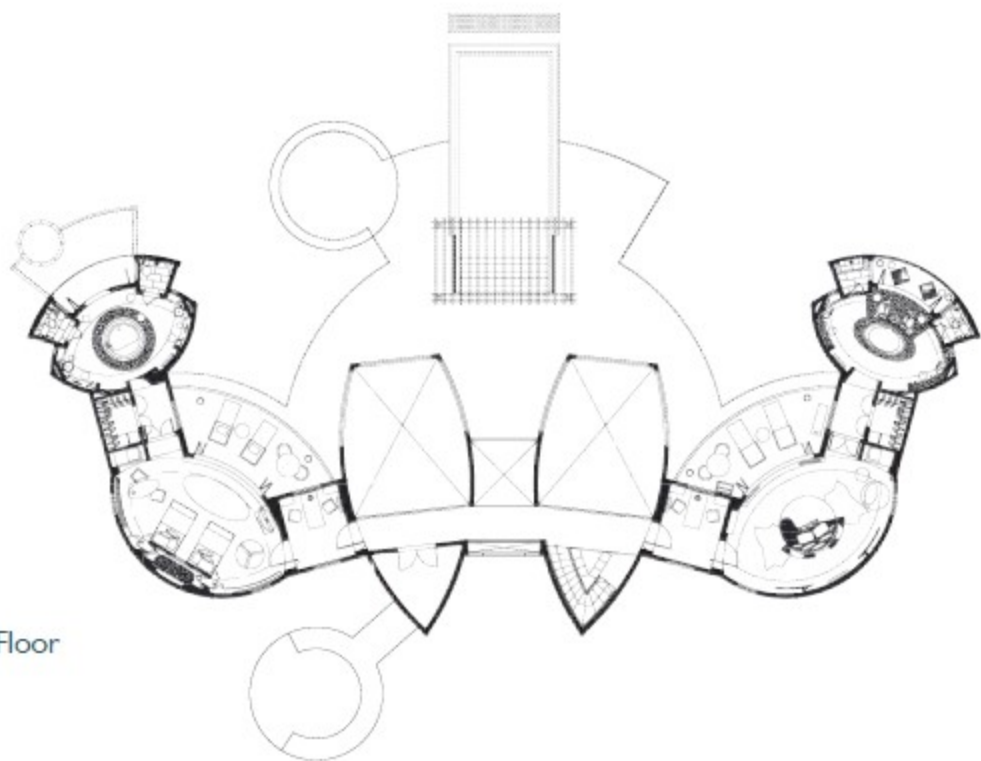

1 PRESIDENTIAL BEACH VILLA

(10m x 3.75m) (700 m²)

With Private Plunge Pool – For a maximum of 6 adults + 3 extra beds (child under 12 yrs)

• First Floor

• Ground Floor