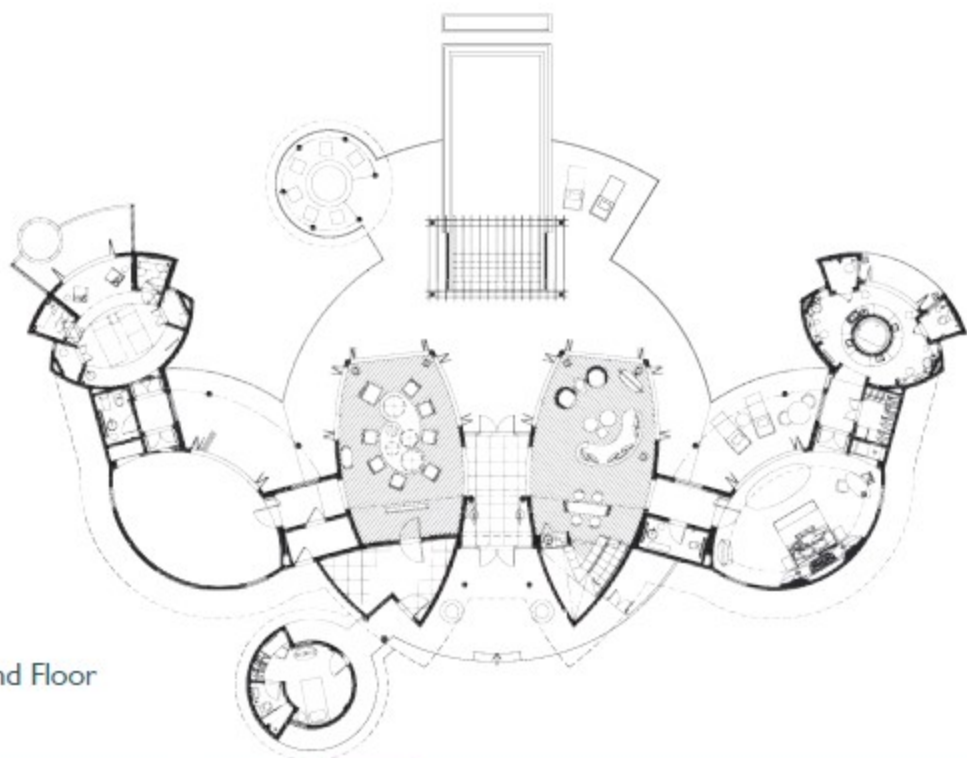

1 PRESIDENTIAL BEACH VILLA

(10m x 3.75m) (700 m²)

With Private Plunge Pool – For a maximum of 6 adults + 3 extra beds (child under 12 yrs)

• First Floor

• Ground Floor