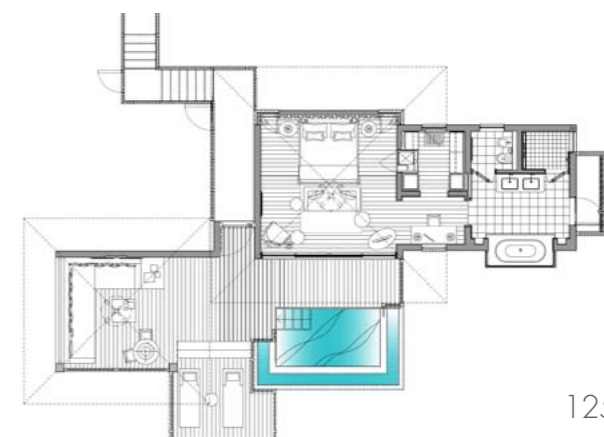

GARDEN VIEW VILLA

With views of the Seychelles' lush green vegetation and endemic flora, this tranquil villa provides complete privacy and a tropical paradise ambience

DESIGNED FOR PRIVACY

In the midst of the island's lush tropical vegetation, the Garden View Villa is ideal for those searching for peace and privacy. Each of villa features contemporary interiors, as well as a spacious private outdoor pavilion, complete with a day bed and a private plunge pool to soak up the atmosphere. The villa also offers an outdoor rain shower and a bathtub

Fits 2 adults and 2 children below 13 years or 3 adults

VILLA FEATURES

- Contemporary and elegant design
- Private plunge pool (10 sqm)
- Large Private Terrace with Sundeck Chairs
- Outdoor Sheltered Pavilion
- Double Walk-in Closet
- Electronic Safe
- Refrigerated private bars in-villa & outdoor
- Working Desk
- Marshall Bluetooth Speaker
- Nespresso and Tea Facilities
- Yoga Mat
- Art easel and sketch pad
- Sofa bed suitable for 1 child and/or 1 adult
- Private Indoor & Outdoor Rain Shower
- Deep Soak bathtub with Garden view