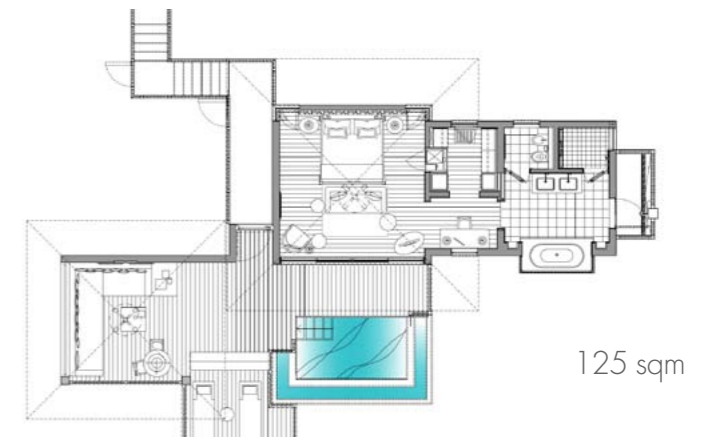

PANORAMIC POOL VILLA

Located atop of the resort with unobstructed views of the Indian Ocean and lush greenery, each villa commands a spectacular uninterrupted 180-degree ocean view

DESIGNED FOR VIEWS

Broadening your horizon, each villa features a spacious bedroom, and a bathroom designed to provide an abundance of natural light, with indoor and outdoor rain showers, and a deep soak bathtub offering stunning ocean views

Fits 2 adults and 2 children below 13 years or 3 adults

VILLA FEATURES

- Contemporary and elegant design
- Private plunge pool (10 sqm)
- Large Private Terrace with Sundeck Chairs
- Outdoor Sheltered Pavilion
- Double Walk-in Closet
- Electronic Safe
- Refrigerated private bars in-villa & outdoor
- Working Desk
- Marshall Bluetooth Speaker
- Nespresso and Tea Facilities
- Yoga Mat
- Art easel and sketch pad
- Sofa bed suitable for 1 child and/or 1 adult
- Private Indoor & Outdoor Rain Shower
- Deep Soak bathtub with Panoramic view