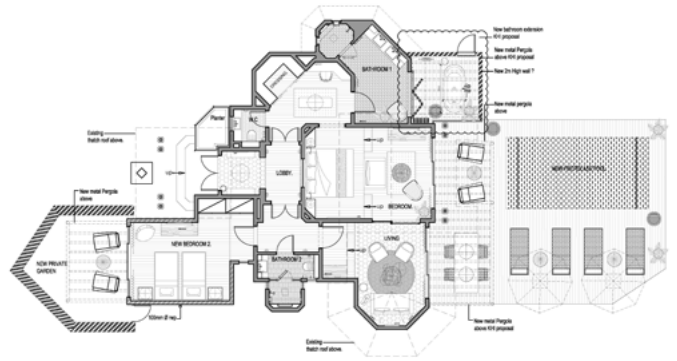

SUPERIOR ROOM

First and Ground Floor-51 m²

DELUXE ROOM

First and Ground Floor-51 m²

JUNIOR SUITE

Ground Floor-56 m²

OCEAN JUNIOR SUITE

Second Floor-70 m²

FAMILY ROOM / LUX* SUITE

Ground & First Floor-85 m²

OCEAN VILLA

Ground Floor-100 m²

LUX* VILLA

Ground Floor - 300m²