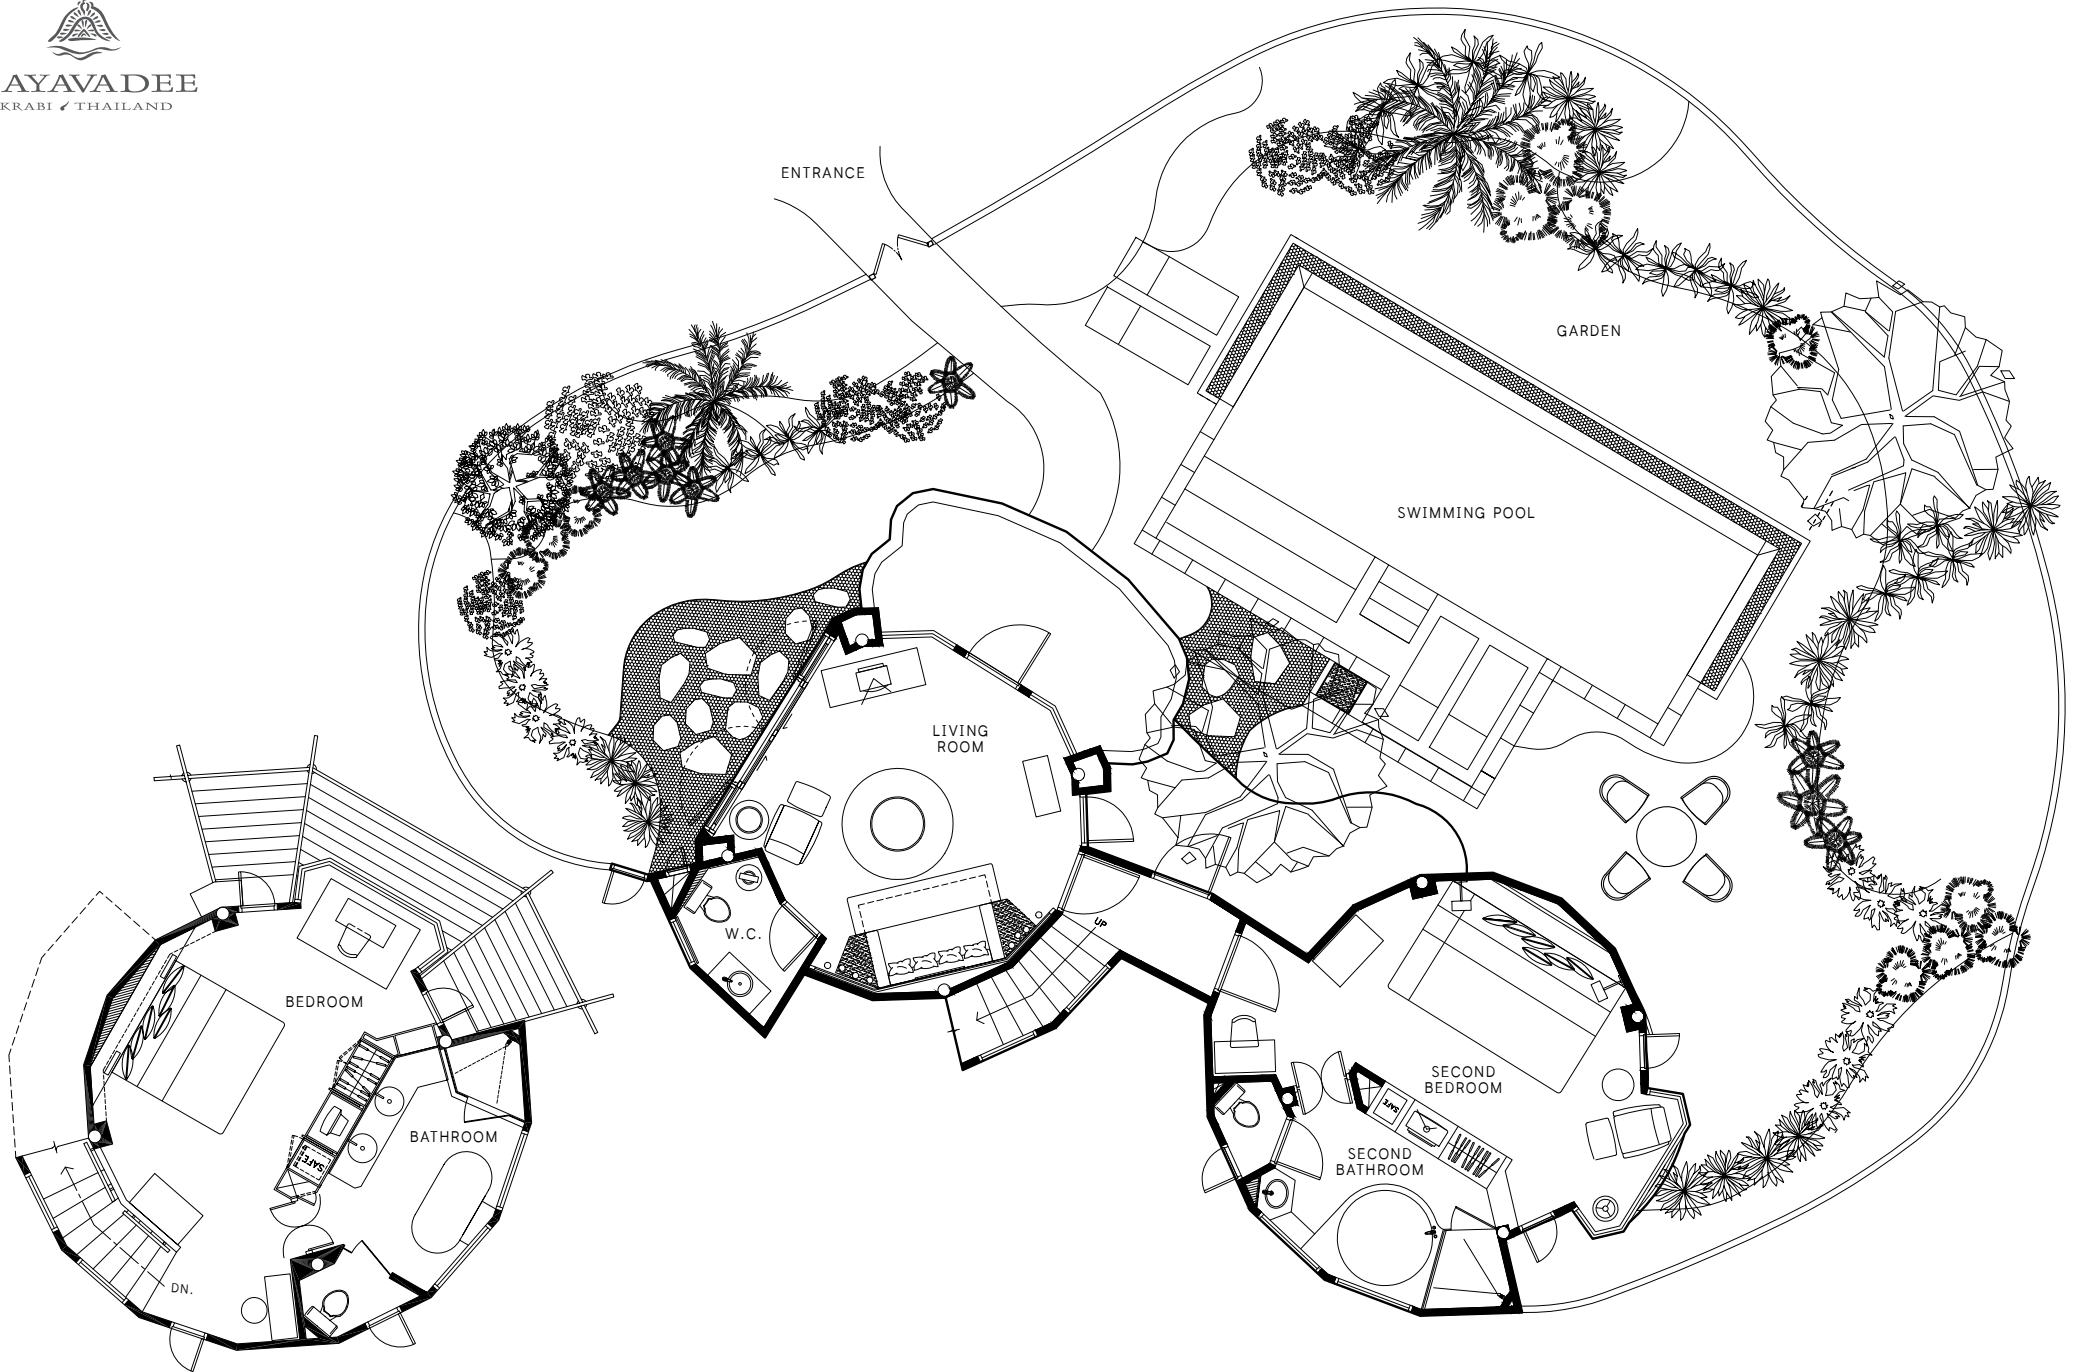

RAYAVADEE
KRABI / THAILAND

SECOND FLOOR PLAN

GROUND FLOOR PLAN | FAMILY PAVILION WITH POOL

167 Sq. m.